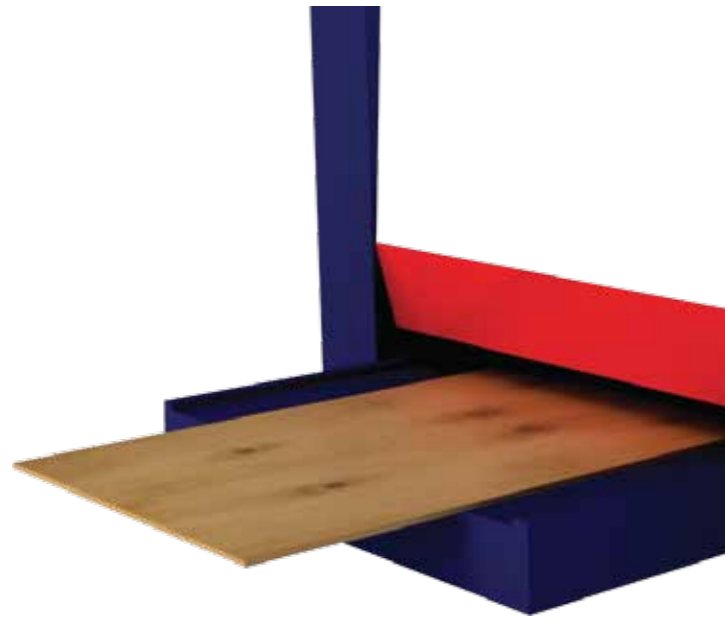

Technical Specifications

0.5 mm Face Thickness

Water Resistant Glueline

ISI Certification Quality Mark

Veneer
Fine Sanding

8'-10'-12'
Big Size Panel

Scan me

TURAKHIA OVERSEAS PRIVATE LIMITED ESTD 1992