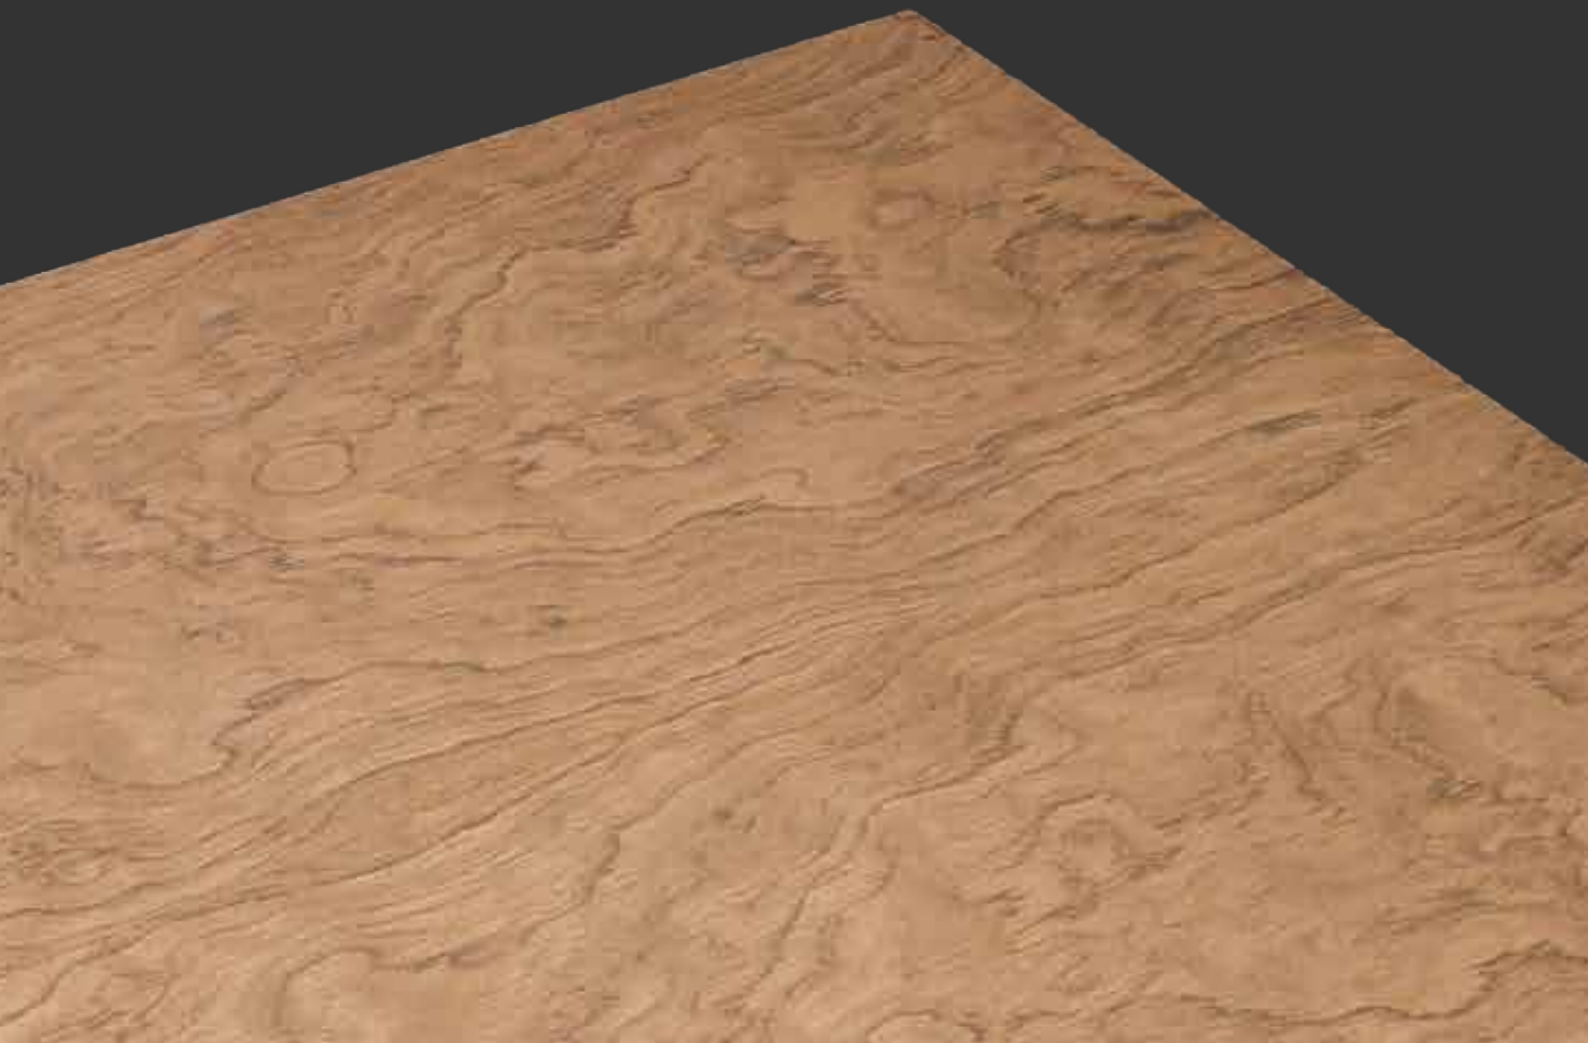

Burl character in veneer is obtained by the unrestrained and multidirectional growth in natural trees. This character displays a unique, marble-like pattern and is nearly always sliced into veneers.

Pommele veneers are produced with special irregularly growing fibre of the pommele from the round log of wood. This character presents a beautiful texture and striking surface.

UNIQUE AND RARE GRAIN PATTERNS

Exotics veneers collection is made of the most rare and unique wood grains patterns found only in natural veneers.

POMMELLE

Pommelle veneers showcase quilted and/or extremely wavy clusters.

FIGURED

Figured veneers present curls or undulating wave pattern on the surface.

BURL

Burl veneers display unique marble-like pattern that could be obtained only from unrestrained and multidirectional growth in trees.