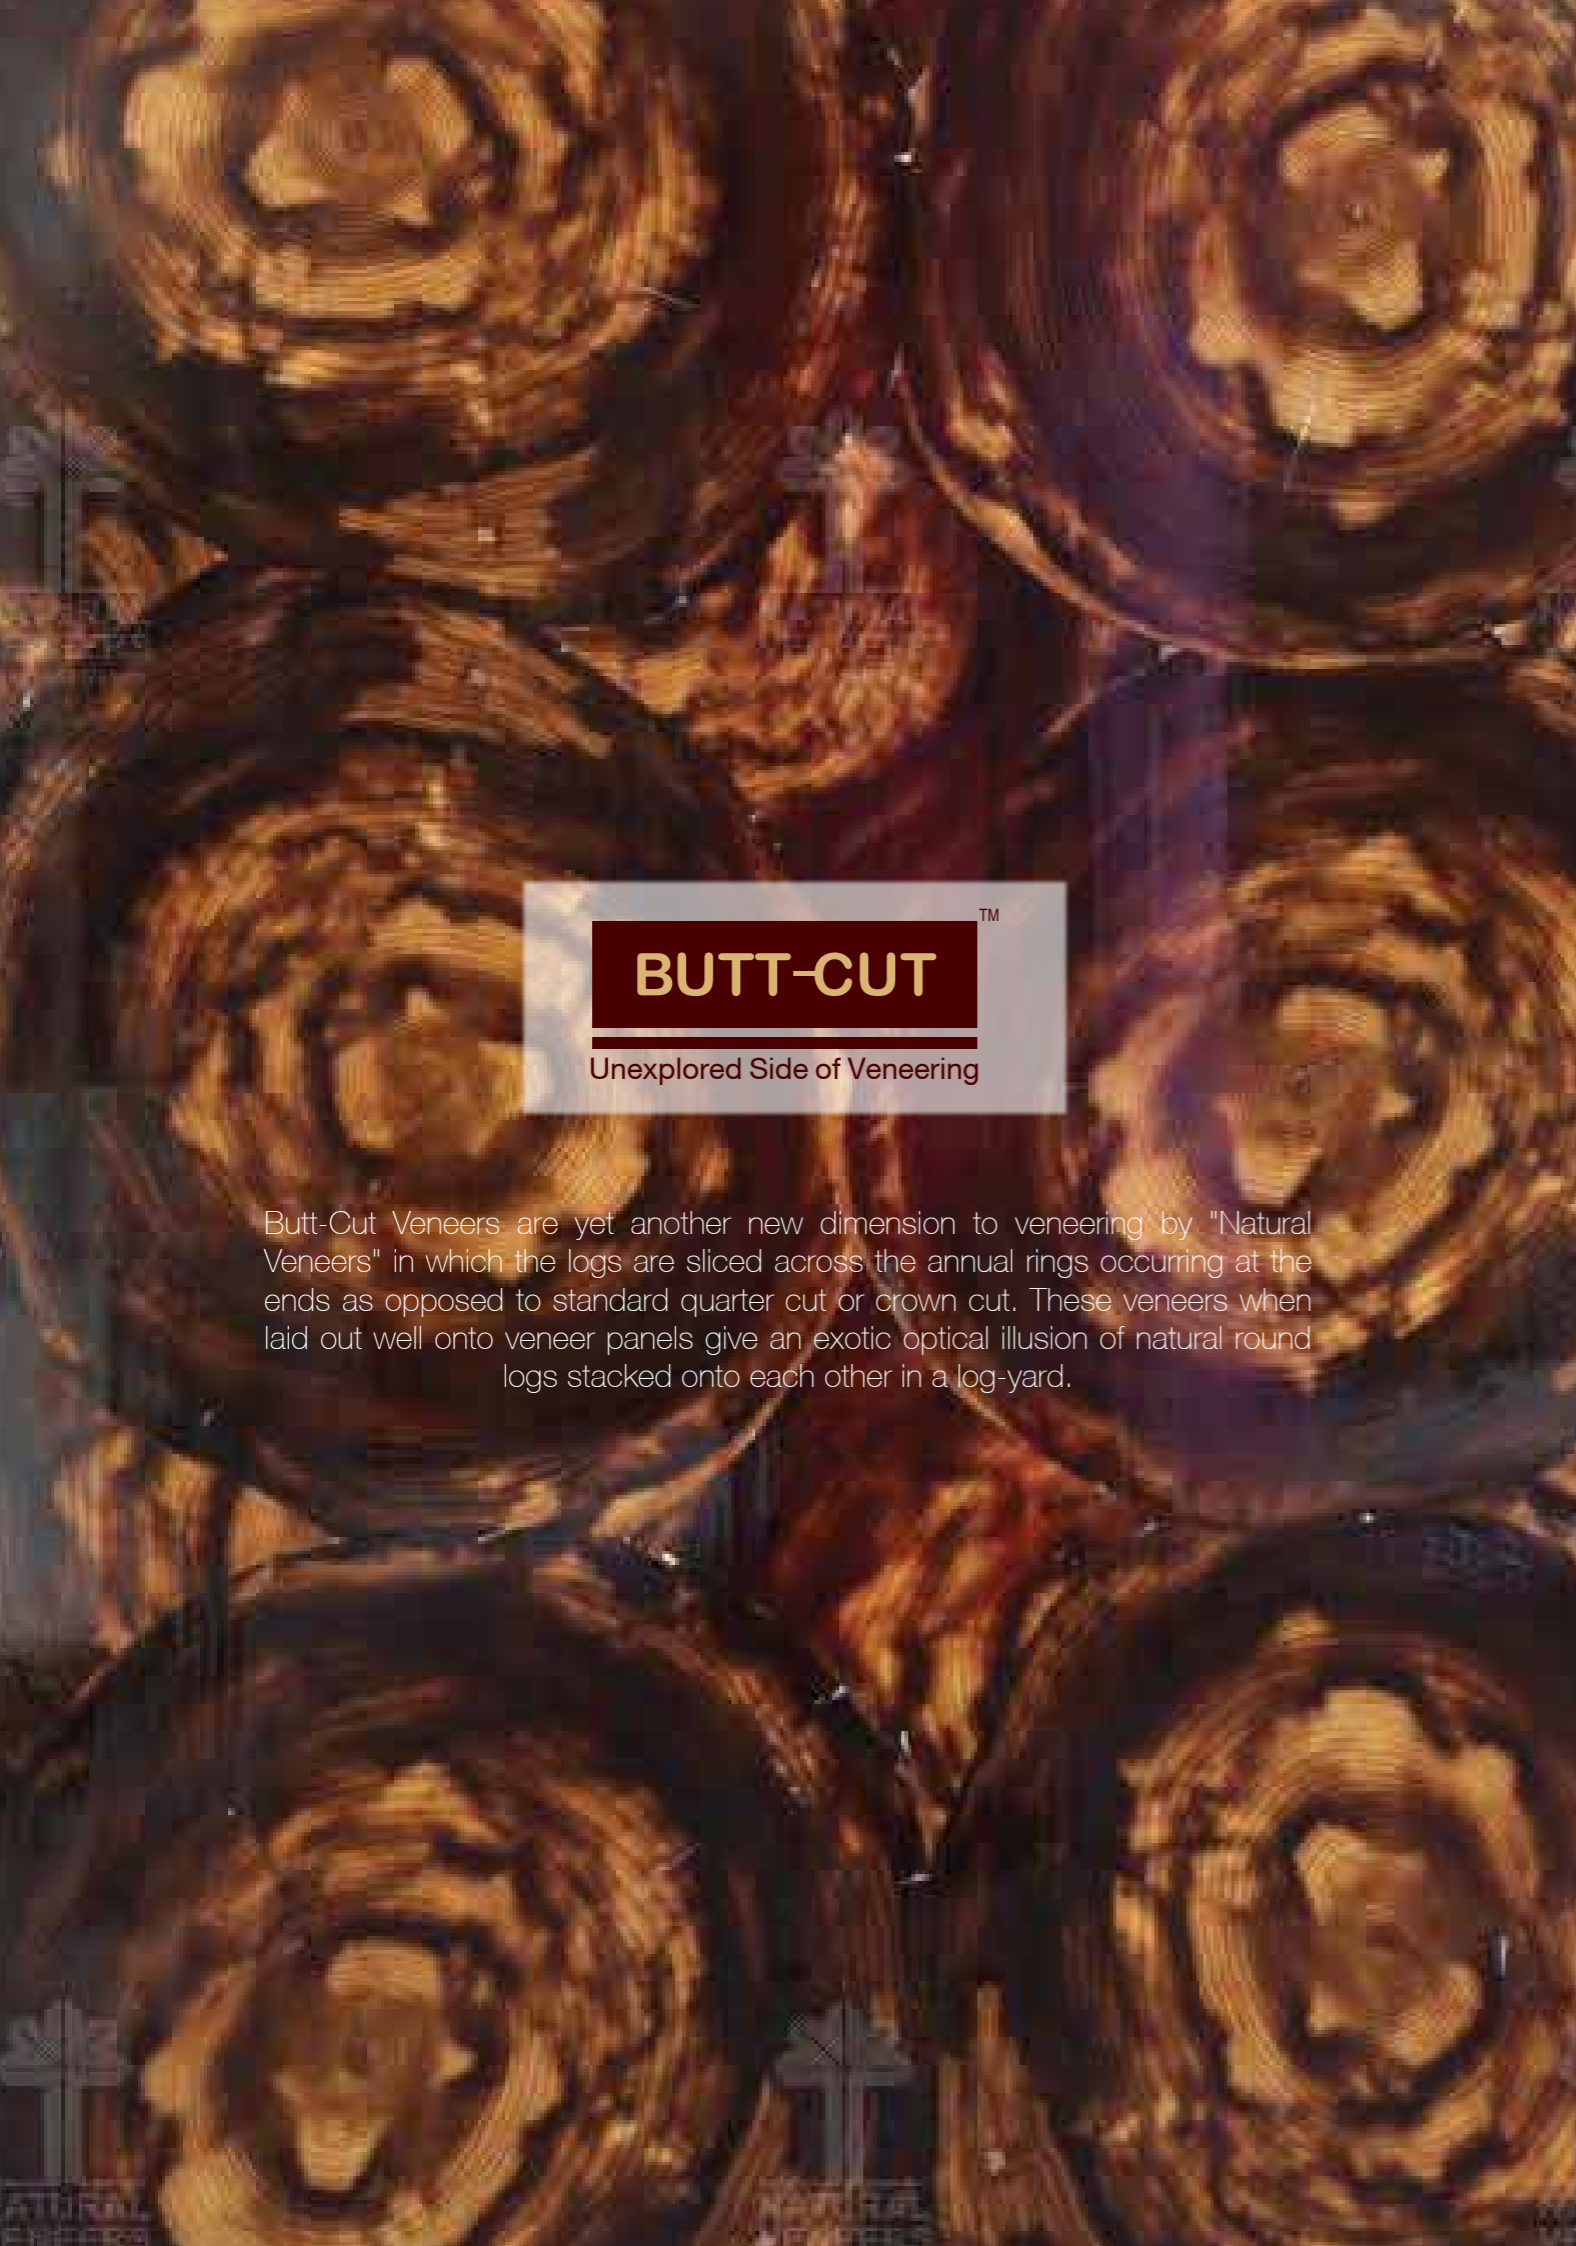

BUTT-CUT™

Unexplored Side of Veneering

Butt-Cut Veneers are yet another new dimension to veneering by "Natural Veneers" in which the logs are sliced across the annual rings occurring at the ends as opposed to standard quarter cut or crown cut. These veneers when laid out well onto veneer panels give an exotic optical illusion of natural round logs stacked onto each other in a log-yard.

STACKED LOGS LOOK

when butt veneers from different logs are placed side by side it creates an optical illusion of logs stacked in a log yard.

CONCENTRIC ANNUAL RINGS

Presenting the most exotic side of concentric growth pattern in decorative wood species.