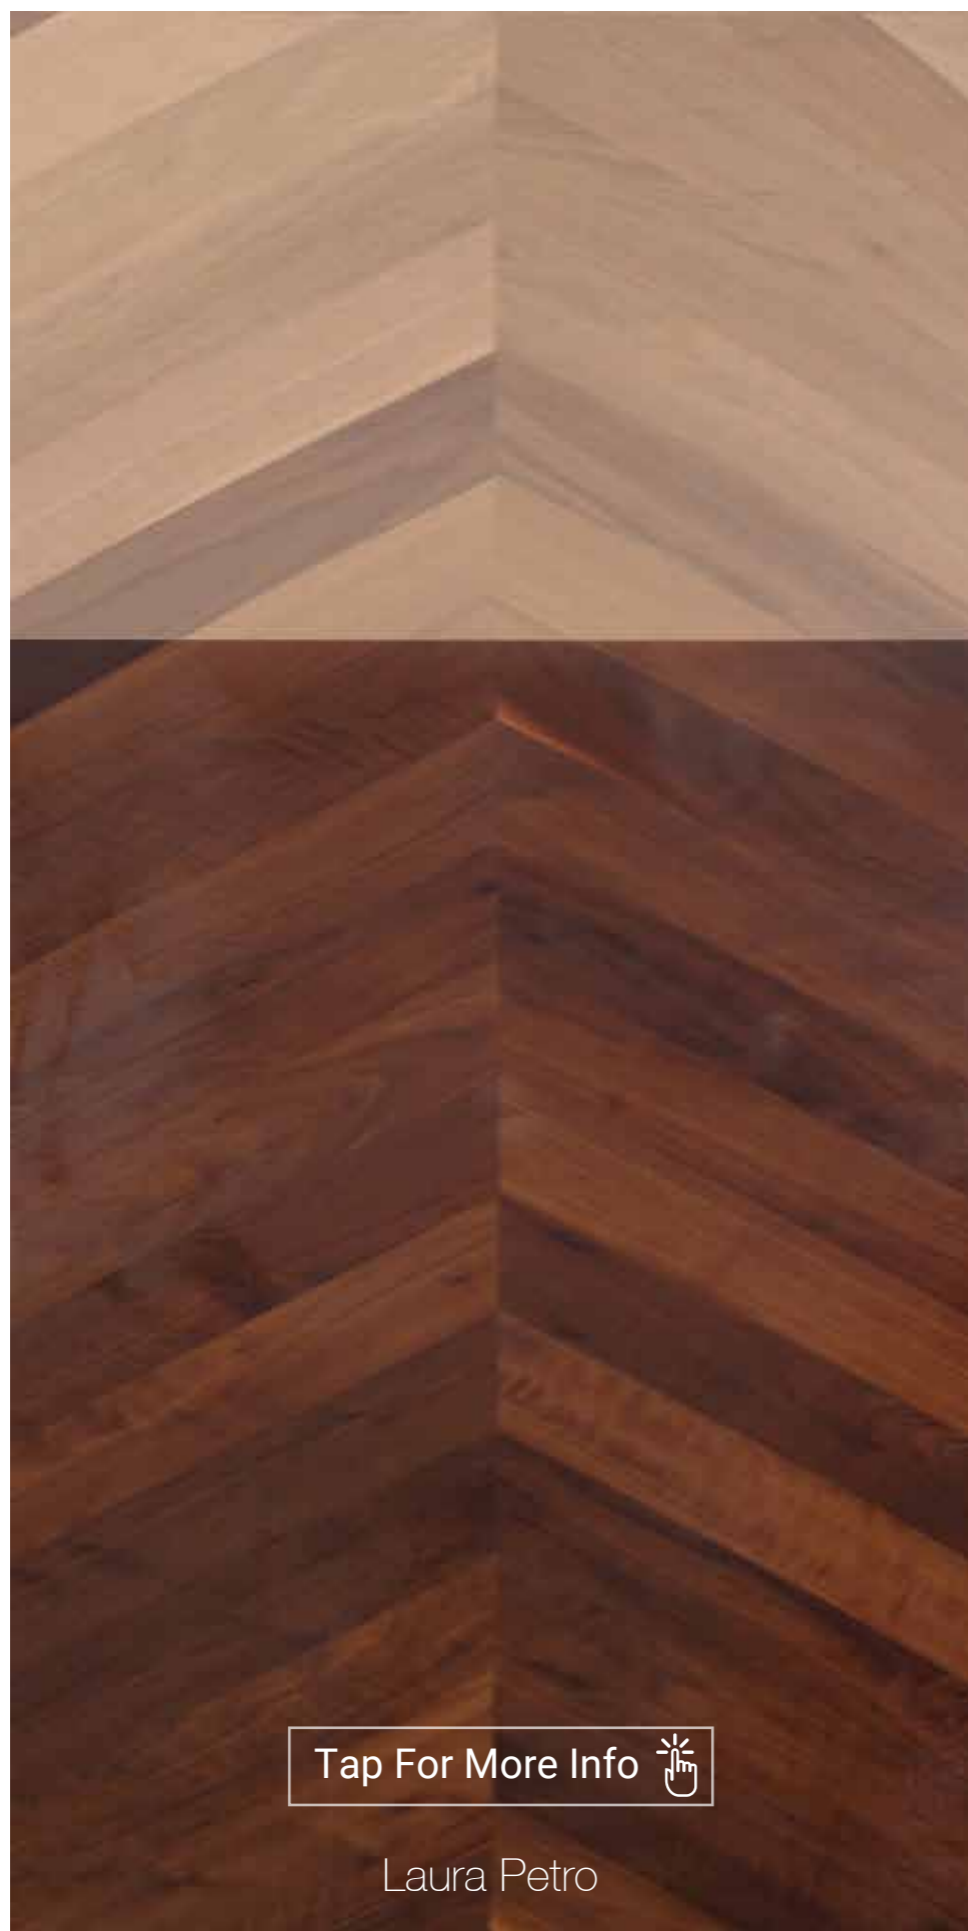

**CHEVRON**<sup>®</sup>

**CHEVRON<sup>®</sup>**

A traditional design of zigzags in a strip layout, which has never been explored in veneer panels, turakhia natural veneers are excited to introduce the chevron pattern, which can support the designers to add more flavour in their vision and theme. This newly developed three dimensional design will give a fresh dimension of designing to the veneering industry.

ILLUSIONARY 3D PATTERN

CUSTOMISABLE VENEER SPECIES

UNIQUE VENEER PLACEMENT

AVAILABLE IN MORE THAN 20 VENEER SPECIES

Tap For More Info 

Bugged Oak

Tap For More Info 

Laura Petro

Tap For More Info 

Limed Bugged Oak

Tap For More Info 

Limed White Oak Open Grain

Tap For More Info 

Multi Color

Tap For More Info 

Pattern Wood