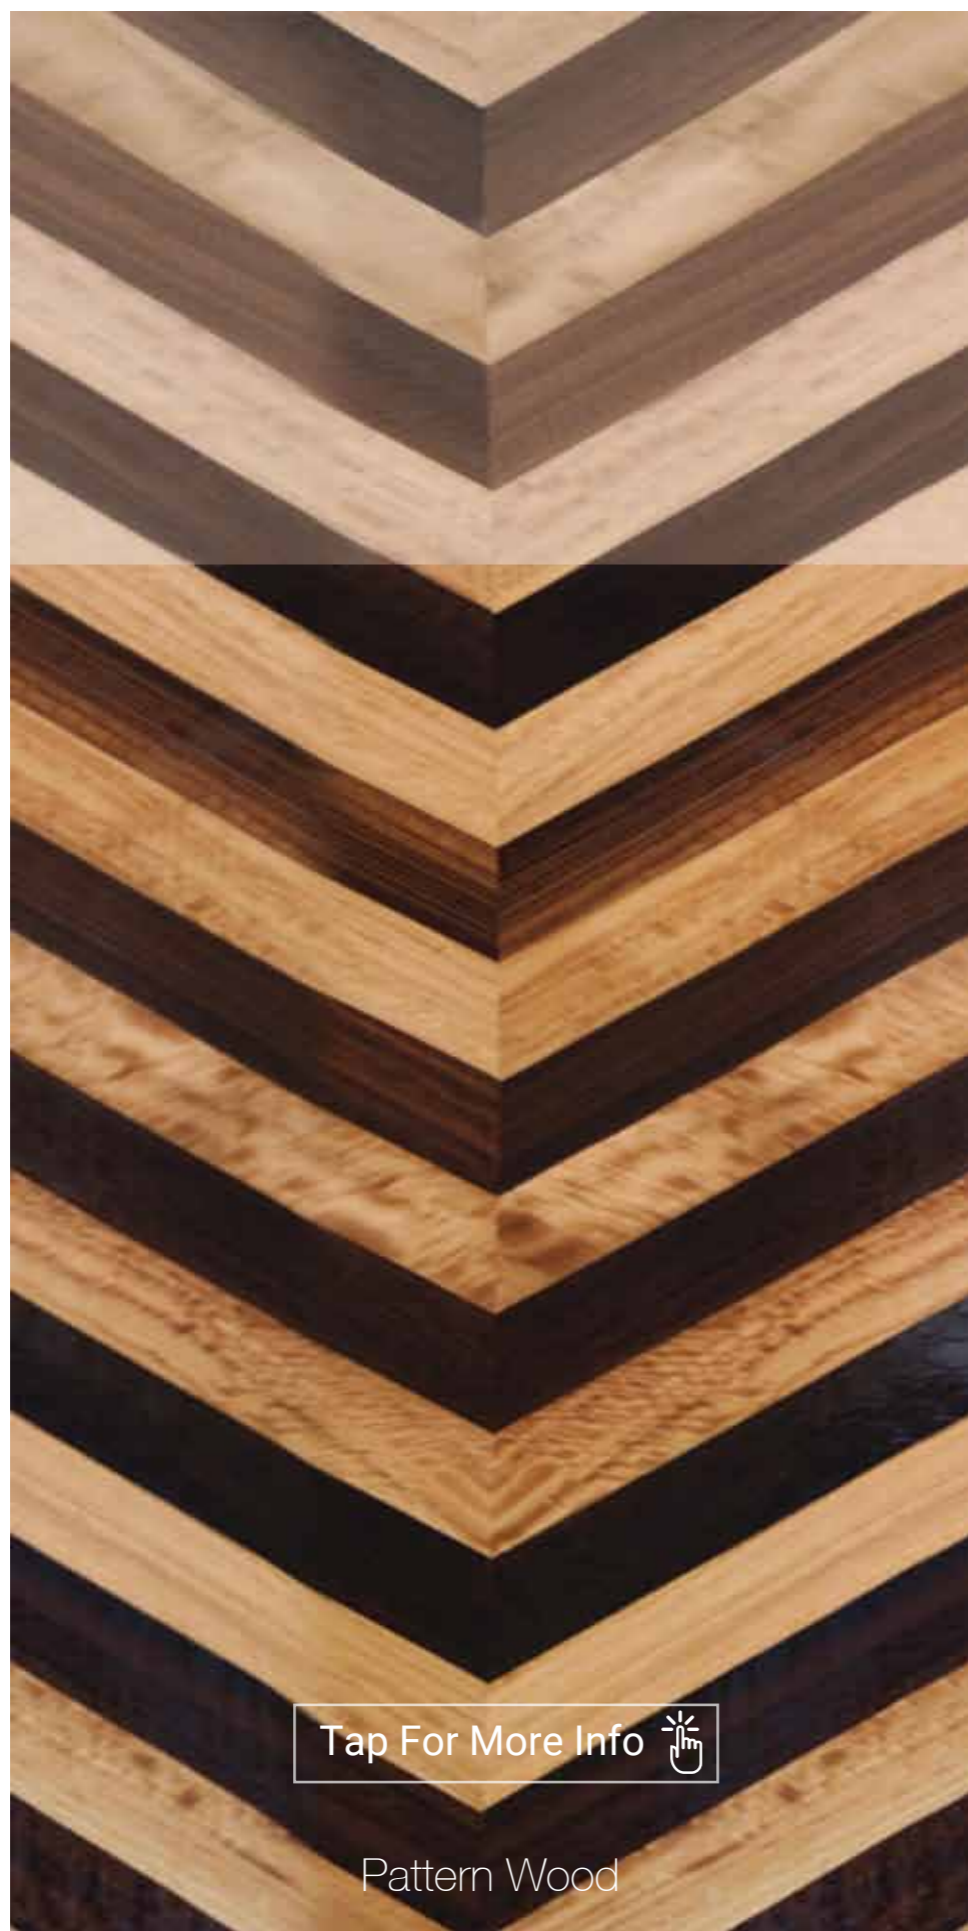

**CHEVRON**<sup>®</sup>

**CHEVRON<sup>®</sup>**

A traditional design of zigzags in a strip layout, which has never been explored in veneer panels, turakhia natural veneers are excited to introduce the chevron pattern, which can support the designers to add more flavour in their vision and theme. This newly developed three dimensional design will give a fresh dimension of designing to the veneering industry.

Tap For More Info 

Limed Bugged Oak

Tap For More Info 

Limed White Oak Open Grain

Tap For More Info 

Multi Color

Tap For More Info 

Pattern Wood

Tap For More Info 

Pin Oak

Tap For More Info 

Red Cedar

Tap For More Info 

Red Cedar

Tap For More Info 

Santos