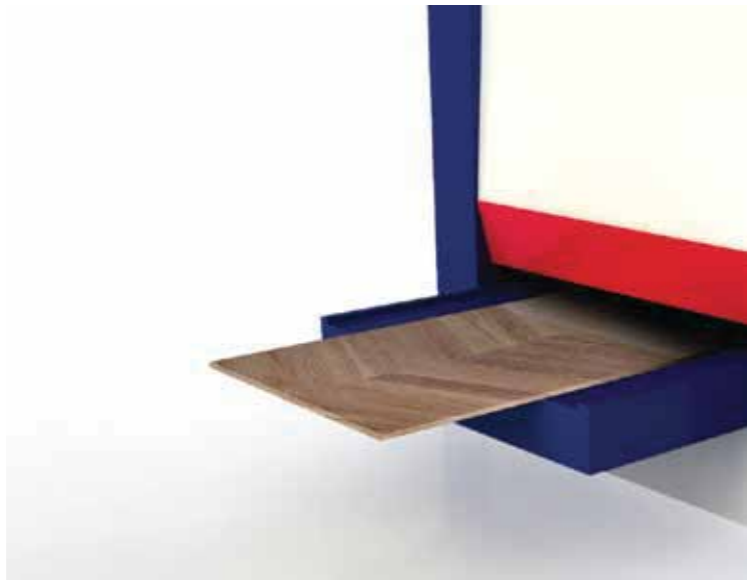

# Technical Specifications

0.5 mm Face Thickness

Water Resistant Glueline

ISI Certification Quality Mark

Veneer  
Fine Sanding

8'-10'-12'  
Big Size Panel

Scan me

**TURAKHIA OVERSEAS PRIVATE LIMITED** ESTD 1992