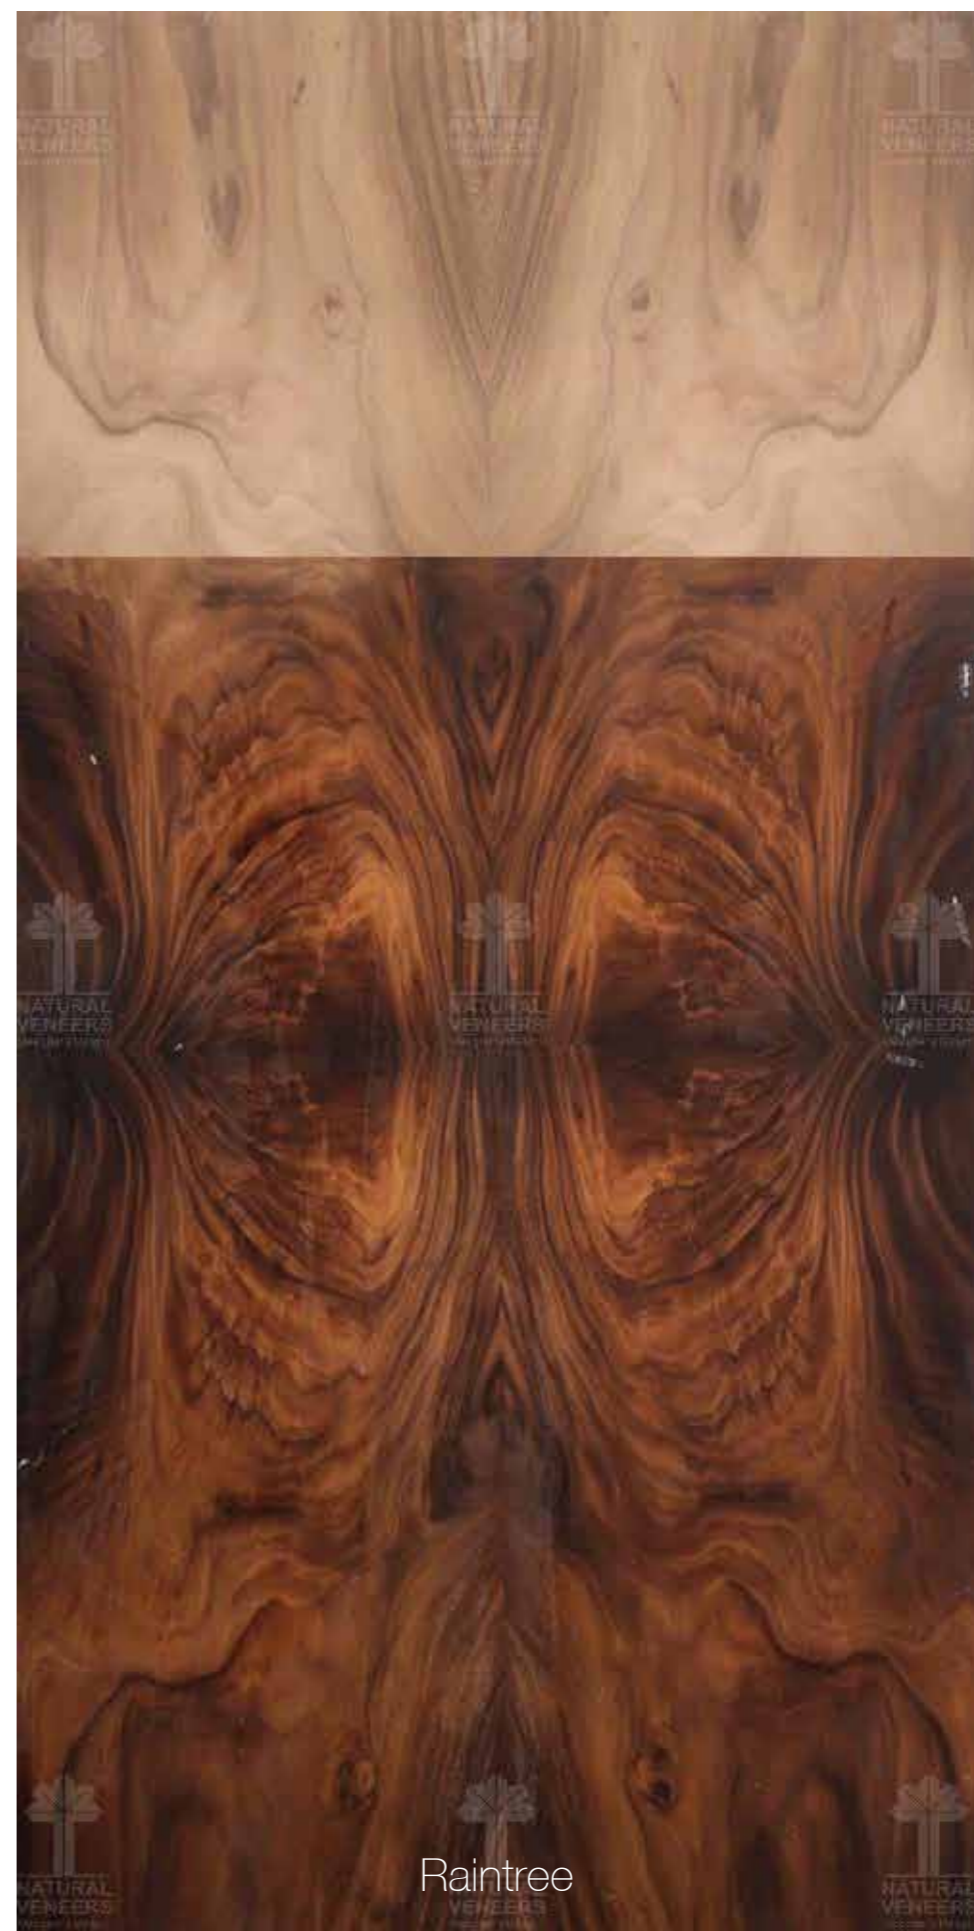

RARE CHARACTER

Crotch veneers are to be derived from rarely occurring trees with two forking branches and thus making it extremely difficult to locate.

UNIQUENESS

Crotch veneers invariably have unique flame patterns of highly decorative character.

Bugged Oak

Bur Oak

Cocobolo

Ebony Oak

Elm

Indian Birch

Ironbark Crotch

Mahogany

Mahogany Puima

Maple

Raintree

Spilted Maple

Walnut

Technical Specifications

0.5 mm Face Thickness

Water Resistant Glueline