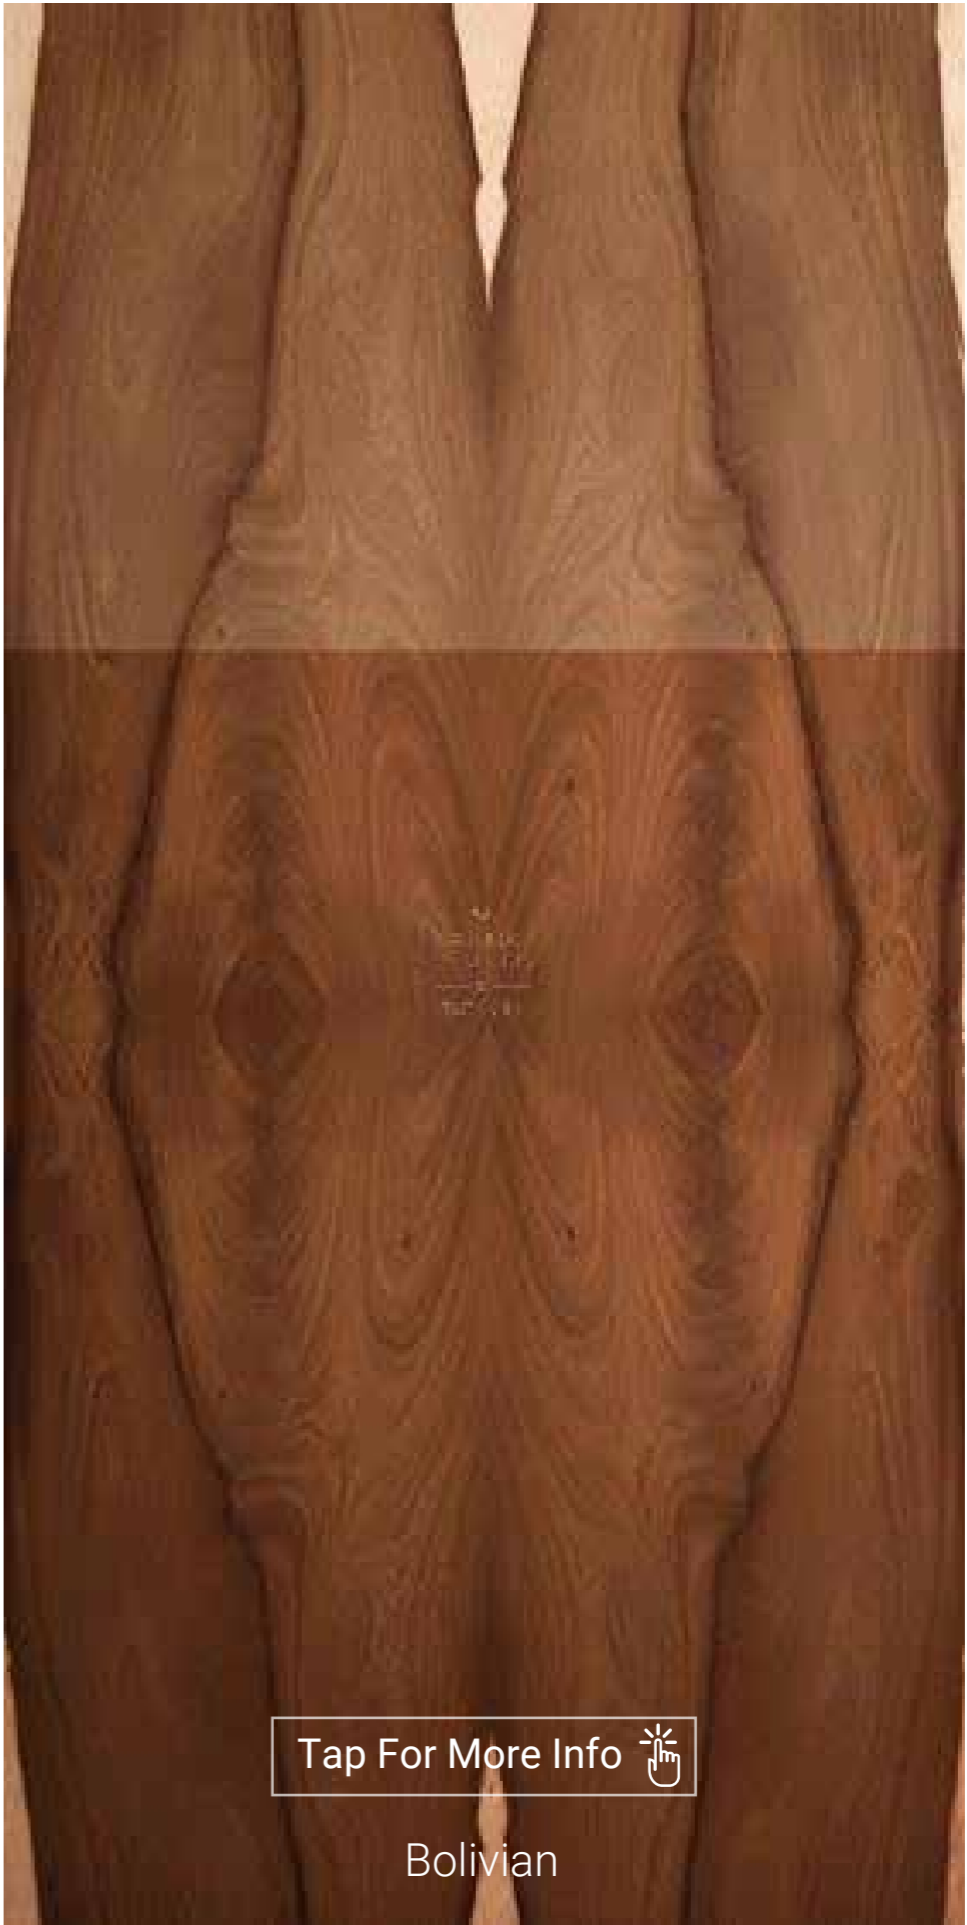

NATURAL
VENEERS
By
TURAKHIA

CROTCHTM

CROTCH™

Crotches are very rare in any timber specie. Crotches are veneers with "flame" pattern of grains that form an extremely decorative character for interiors. This character is derived when a trunk or heavy branch with two forking branches is cut through its collective center.

RARE CHARACTER

Crotch veneers are to be derived from rarely occurring trees with two forking branches and thus making it extremely difficult to locate.

UNIQUENESS

Crotch veneers invariably have unique flame patterns of highly decorative character.

Tap For More Info 

American Ash

Ash

Ash

Tap For More Info 

Bugged Oak

Tap For More Info 

Cocobolo

Tap For More Info 

Indian Birch

Tap For More Info 

Ironbark

Tap For More Info 

Rain Tree

Tap For More Info 

Rain Tree