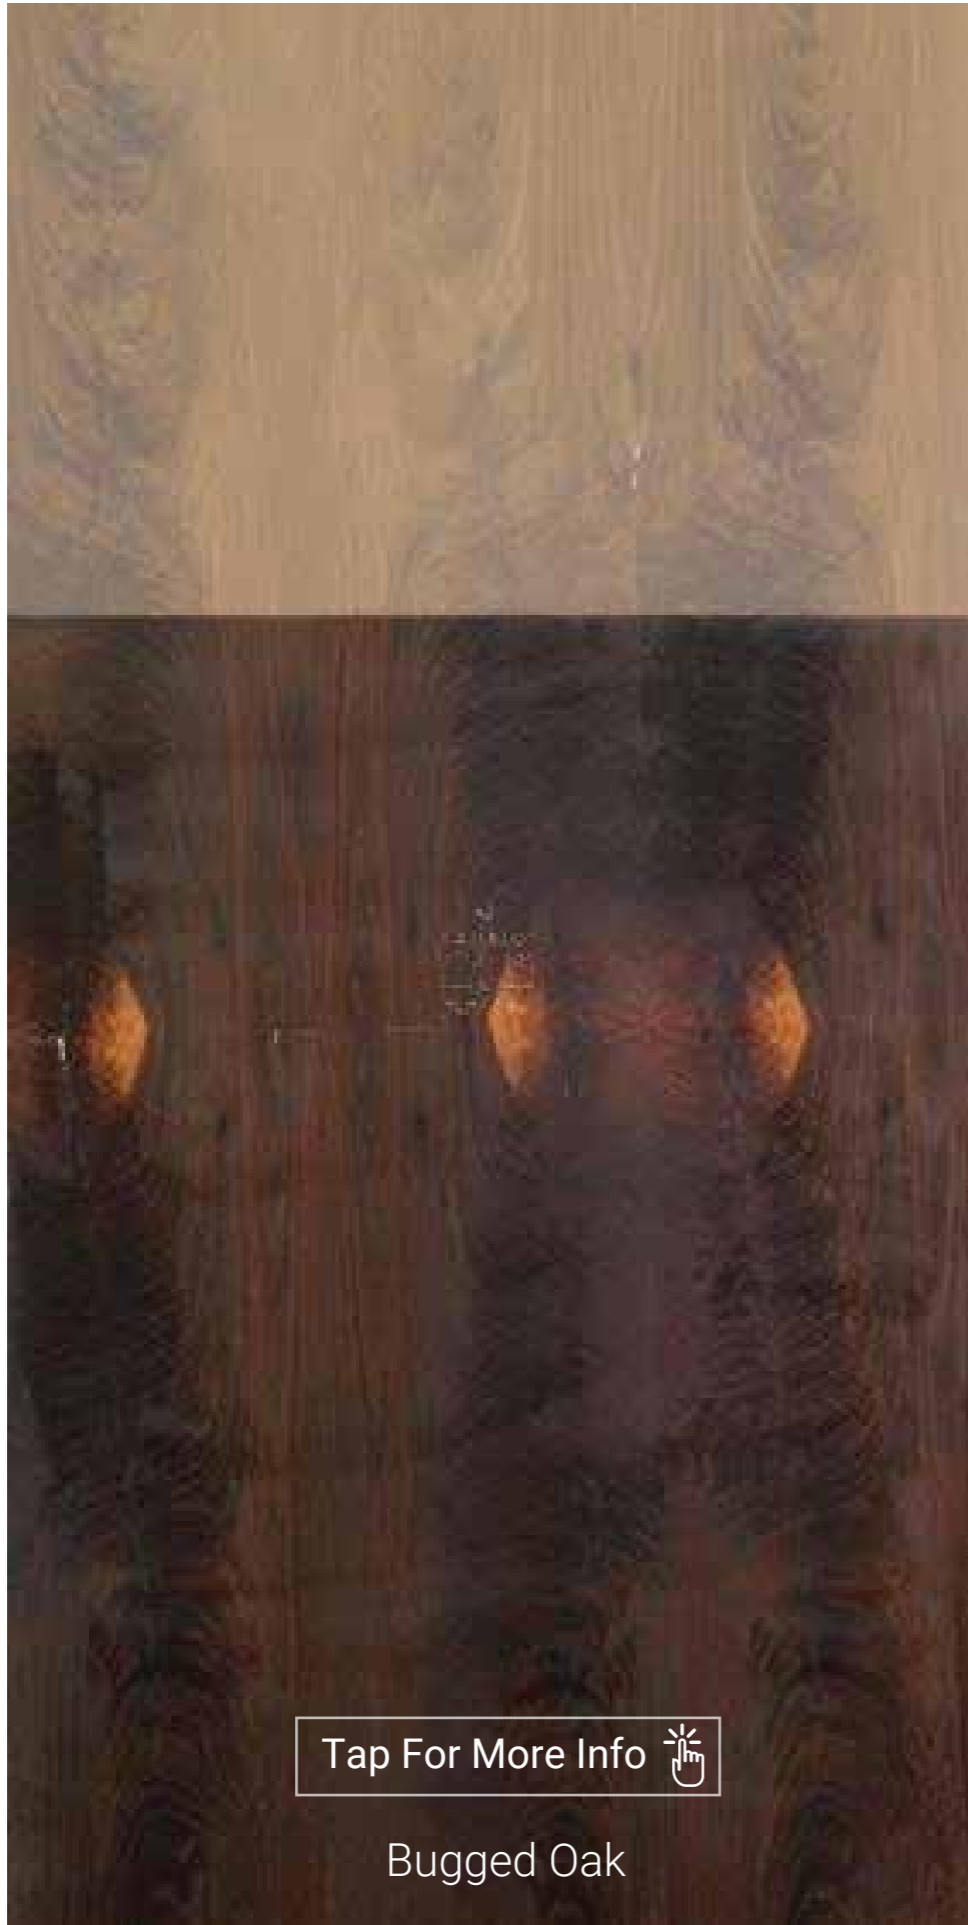

NATURAL
VENEERS
By
TURAKHIA

CROTCHTM

CROTCH™

Crotches are very rare in any timber specie. Crotches are veneers with "flame" pattern of grains that form an extremely decorative character for interiors. This character is derived when a trunk or heavy branch with two forking branches is cut through its collective center.

RARE CHARACTER

Crotch veneers are to be derived from rarely occurring trees with two forking branches and thus making it extremely difficult to locate.

UNIQUENESS

Crotch veneers invariably have unique flame patterns of highly decorative character.

Tap For More Info 

American Ash

Ash

Ash

Tap For More Info 

Bugged Oak

Tap For More Info 

Cocobolo

Tap For More Info 

Indian Birch

Tap For More Info 

Ironbark

Tap For More Info 

Rain Tree

Tap For More Info 

Rain Tree