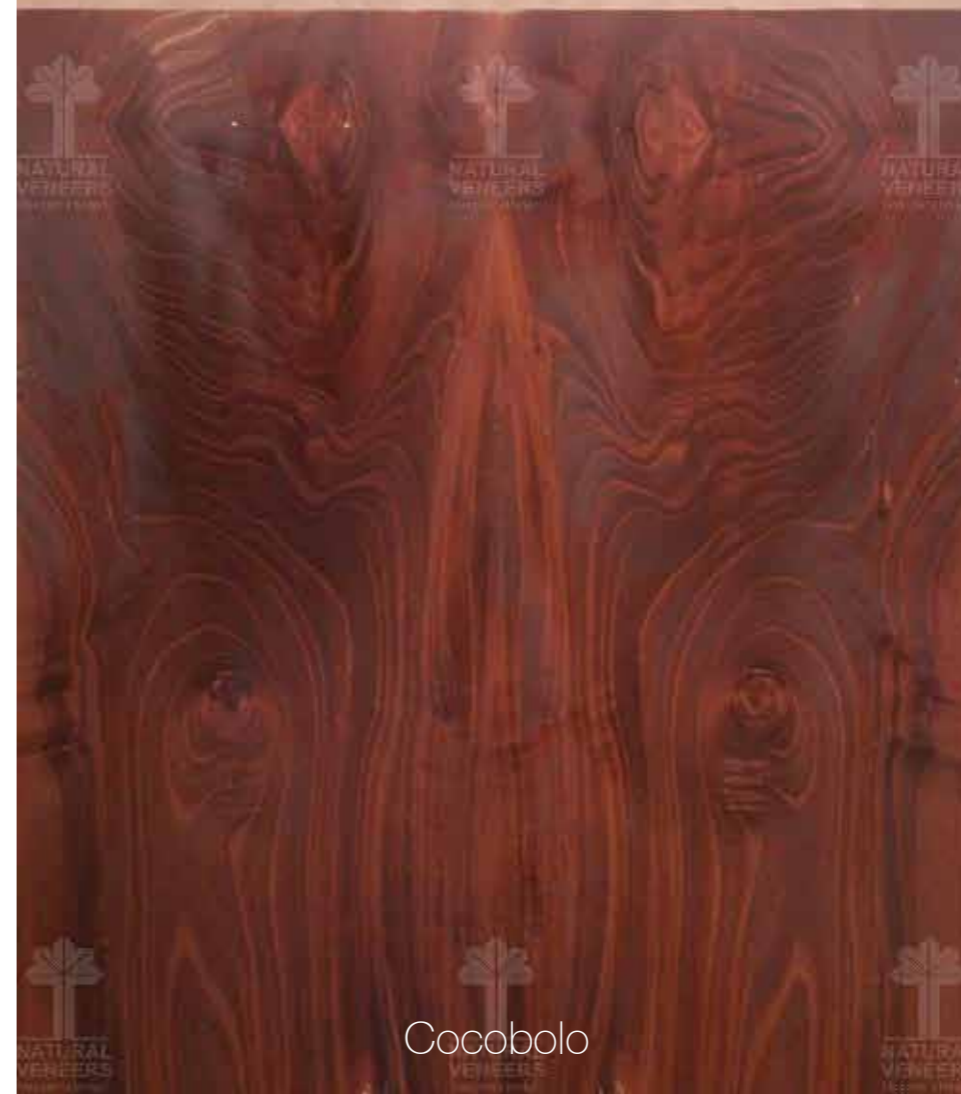

RARE CHARACTER

Crotch veneers are to be derived from rarely occurring trees with two forking branches and thus making it extremely difficult to locate.

UNIQUENESS

Crotch veneers invariably have unique flame patterns of highly decorative character.

American Ash Rustic

American Red Oak

American Walnut Puima

American Walnut Puima Panello

American White Oak Crotch Panello

American White Oak Puima Pannelo

Ash

Bolivian

Bugged Oak

Bur Oak

Cocobolo

Ebony Oak

Elm

Indian Birch

Ironbark Crotch

Mahogany