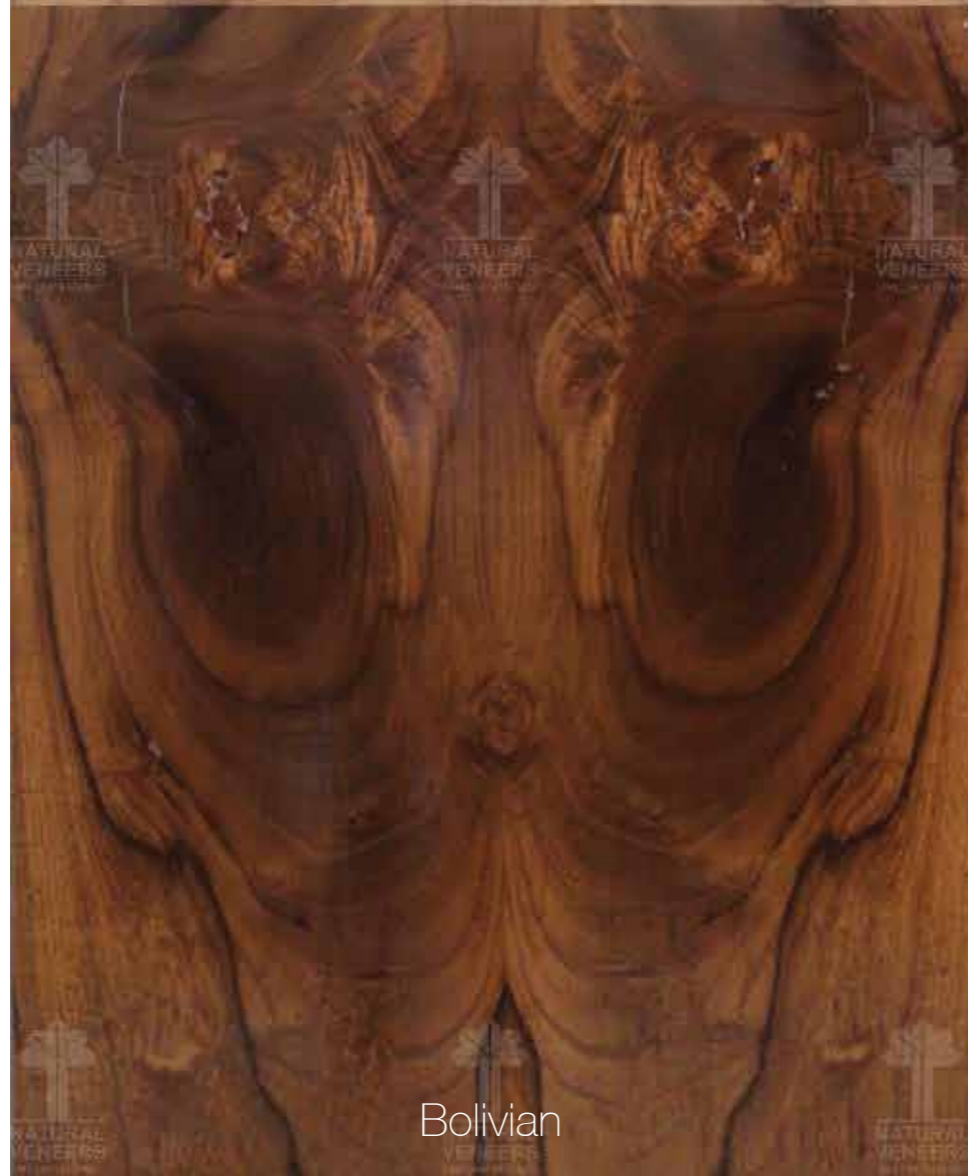

RARE CHARACTER

Crotch veneers are to be derived from rarely occurring trees with two forking branches and thus making it extremely difficult to locate.

UNIQUENESS

Crotch veneers invariably have unique flame patterns of highly decorative character.

American Ash Rustic

American Red Oak

American Walnut Puima

American Walnut Puima Panello

American White Oak Crotch Panello

American White Oak Puima Pannelo

Ash

Bolivian

Bugged Oak

Bur Oak

Cocobolo

Ebony Oak

Elm

Indian Birch

Ironbark Crotch

Mahogany