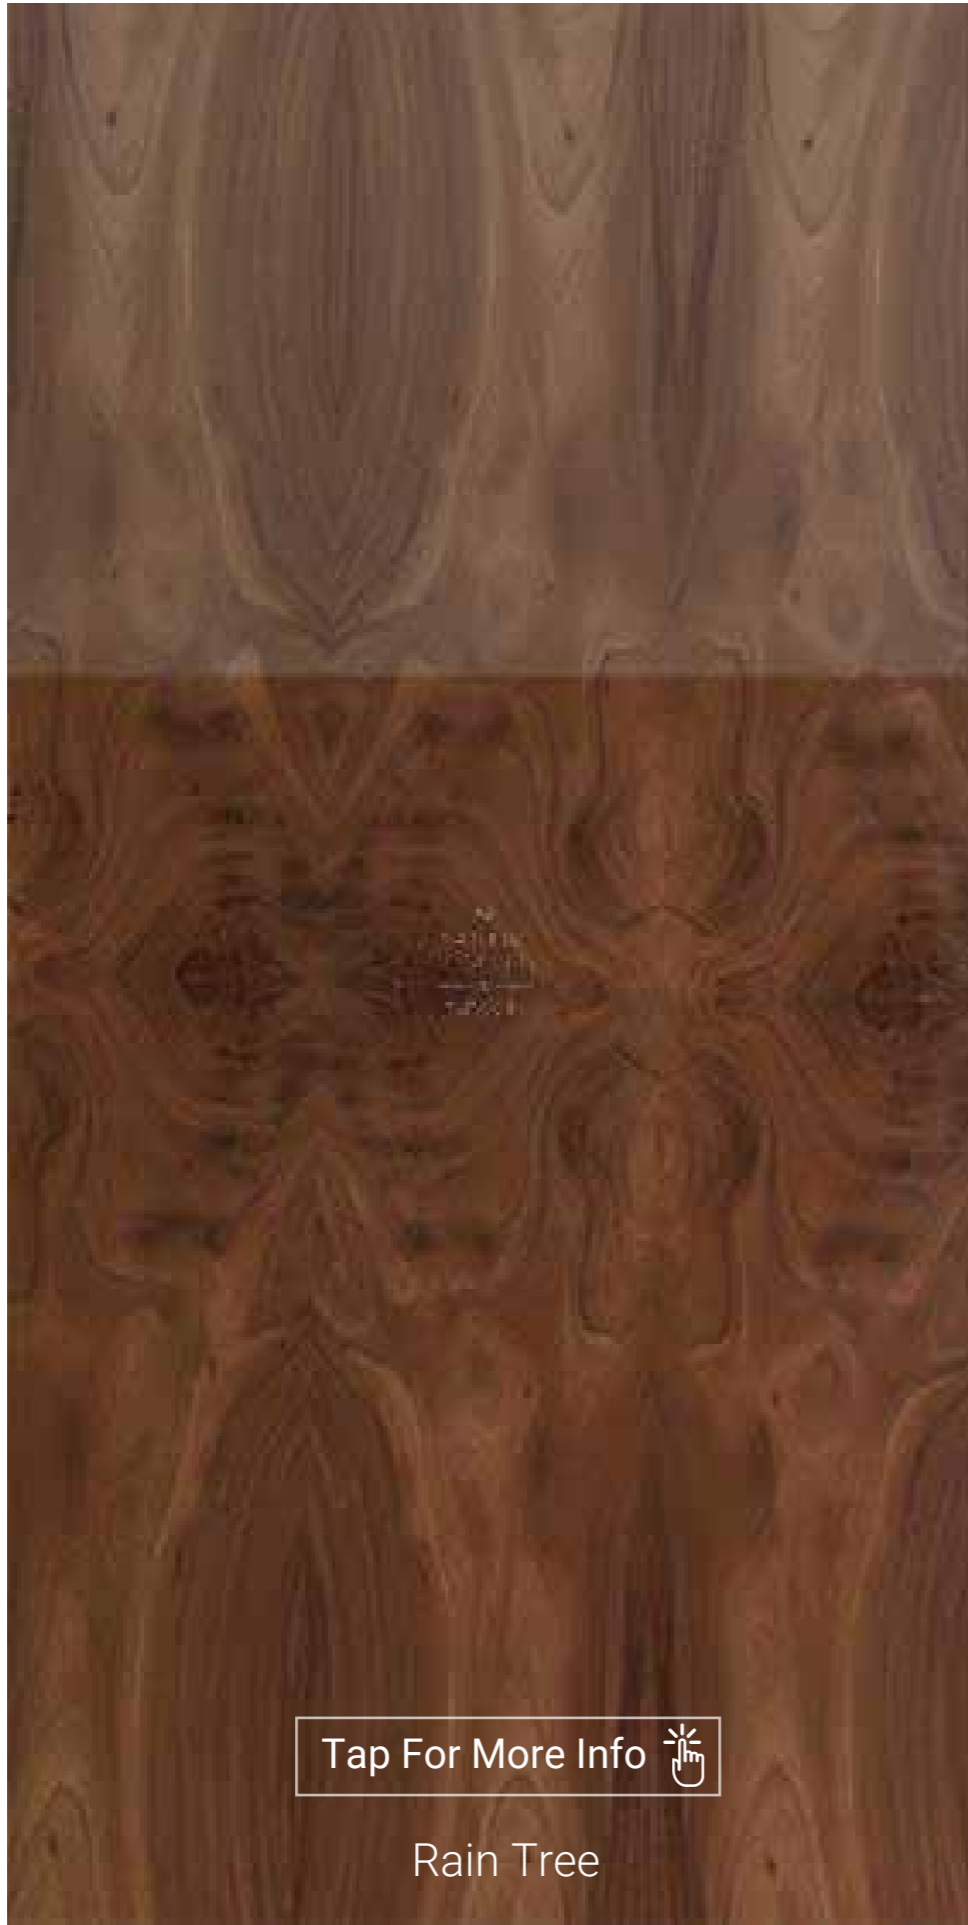

NATURAL
VENEERS
By
TURAKHIA

CROTCHTM

CROTCH™

Crotches are very rare in any timber specie. Crotches are veneers with "flame" pattern of grains that form an extremely decorative character for interiors. This character is derived when a trunk or heavy branch with two forking branches is cut through its collective center.

RARE CHARACTER

Crotch veneers are to be derived from rarely occurring trees with two forking branches and thus making it extremely difficult to locate.

UNIQUENESS

Crotch veneers invariably have unique flame patterns of highly decorative character.

Tap For More Info 

American Ash

Ash

Ash

Tap For More Info 

Bugged Oak

Tap For More Info 

Cocobolo

Tap For More Info 

Indian Birch

Tap For More Info 

Ironbark

Tap For More Info 

Rain Tree

Tap For More Info 

Rain Tree