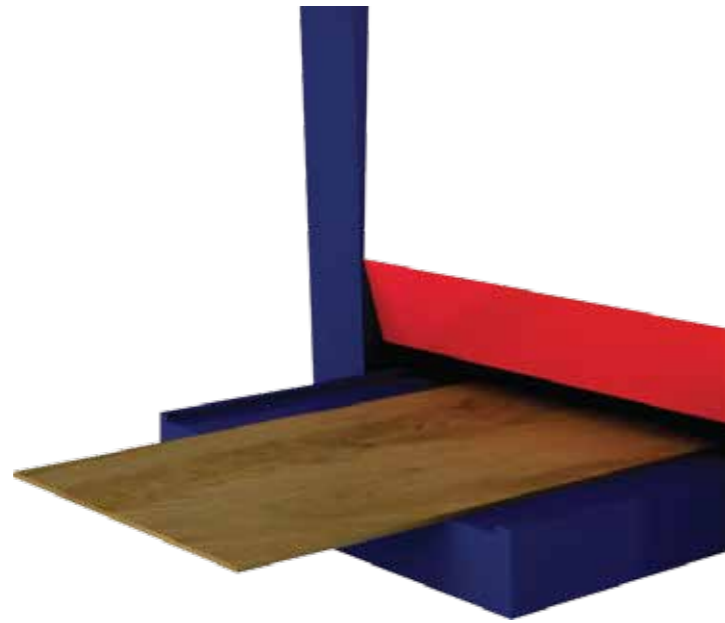

Veneer
Fine Sanding