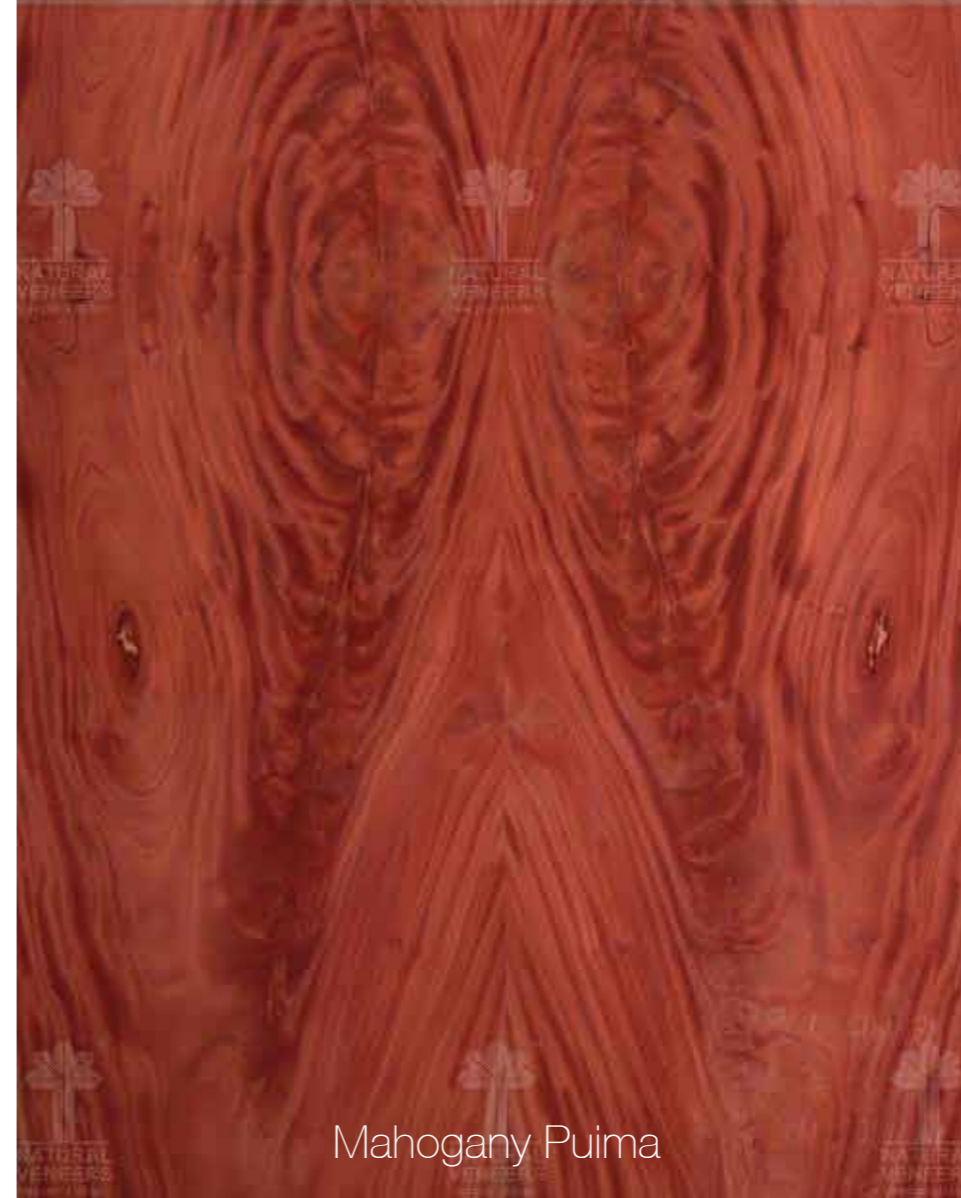

Bugged Oak

Bur Oak

Cocobolo

Ebony Oak

Elm

Indian Birch

Ironbark Crotch

Mahogany

Mahogany Puima

Maple

Raintree

Spilted Maple

Walnut

Technical Specifications

0.5 mm Face Thickness

Water Resistant Glueline