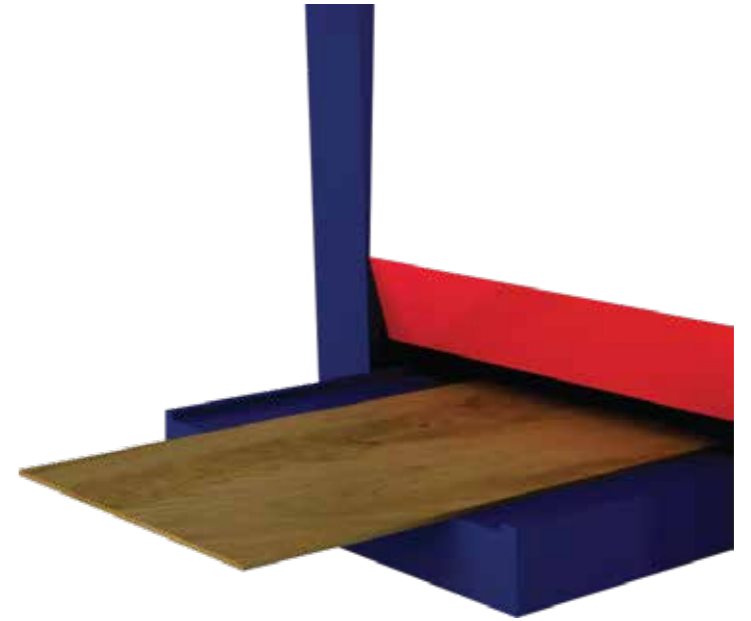

Technical Specifications

0.5 mm Face Thickness

Water Resistant Glueline

ISI Certification
Quality Mark

Veneer
Fine Sanding

8'-10'-12'
Big Size Panel

Scan me

TURAKHIA OVERSEAS PRIVATE LIMITED