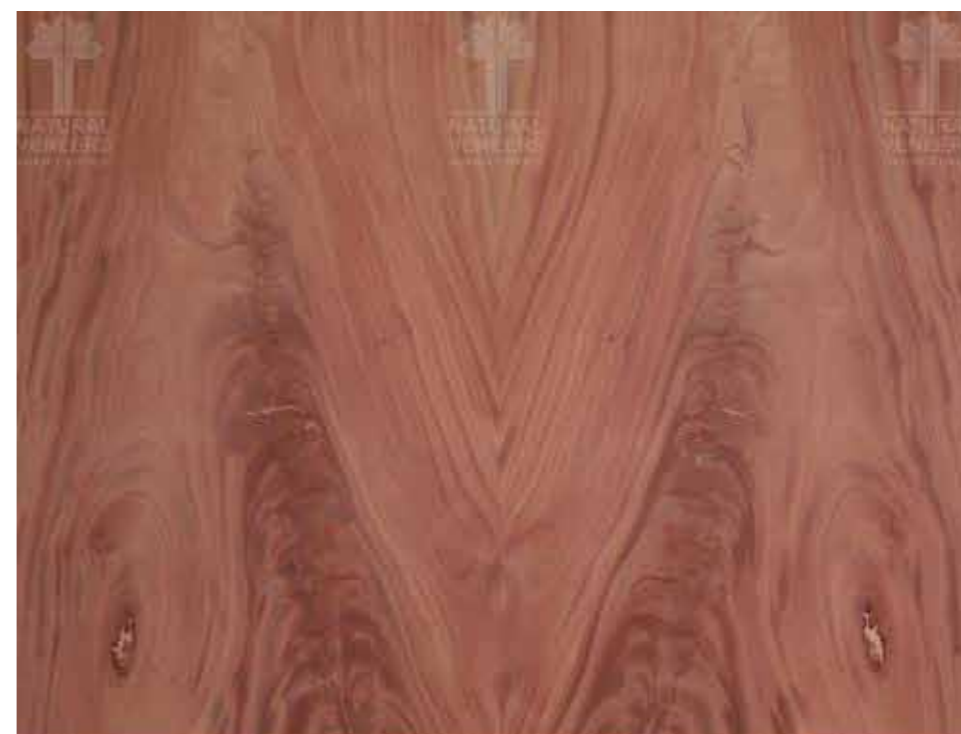

Bugged Oak

Bur Oak

Cocobolo

Ebony Oak

Elm

Indian Birch

Ironbark Crotch

Mahogany

Mahogany Puima

Maple

Raintree

Spilted Maple

Walnut

Technical Specifications

0.5 mm Face Thickness

Water Resistant Glueline