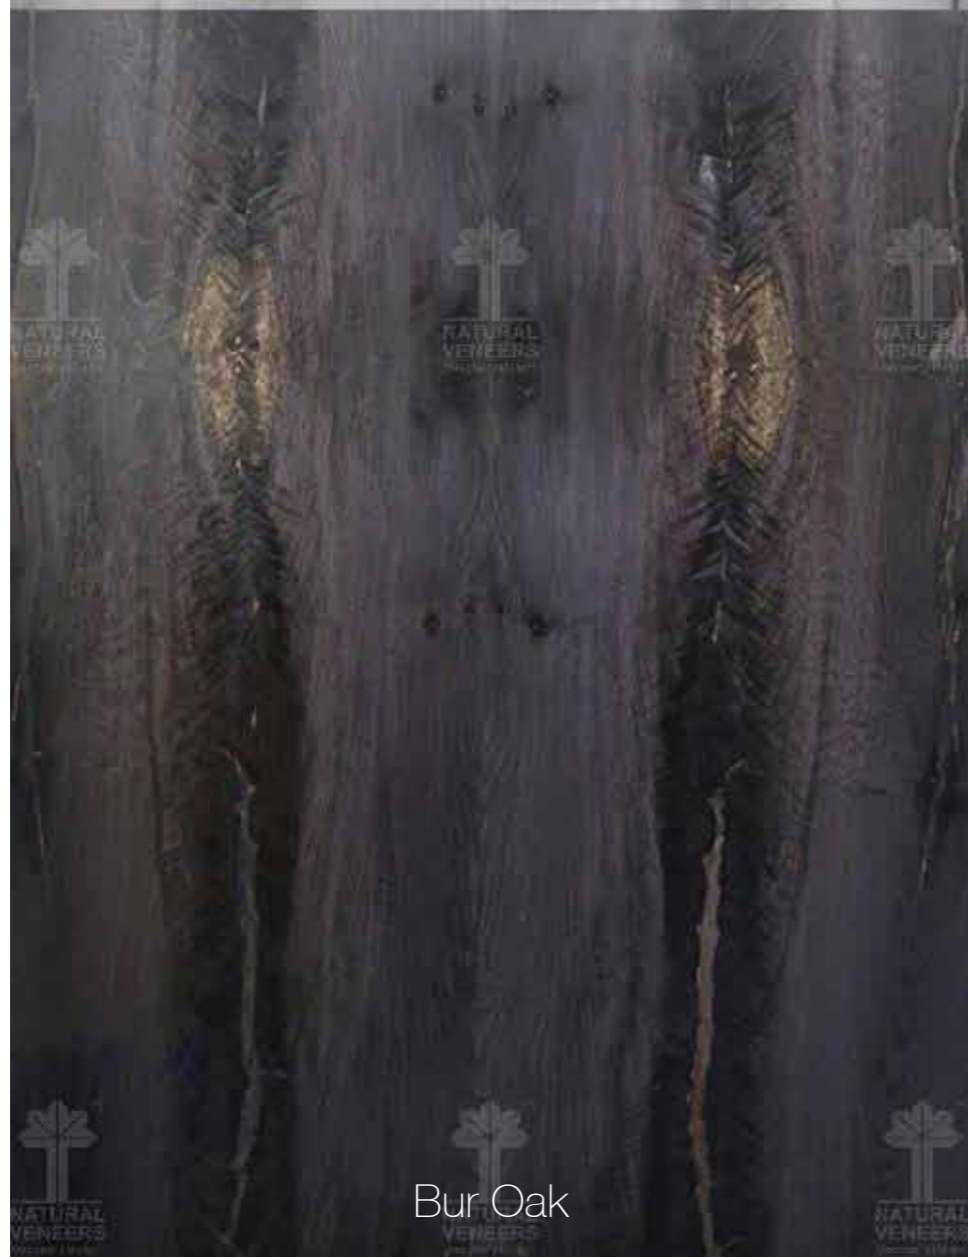

**NATURAL
VENEERS**

By

TURAKHIA

CROTCH

TM

CROTCH™

Crotches are very rare in any timber specie. Crotches are veneers with "flame" pattern of grains that form an extremely decorative character for interiors. This character is derived when a trunk or heavy branch with two forking branches is cut through its collective center.

RARE CHARACTER

Crotch veneers are to be derived from rarely occurring trees with two forking branches and thus making it extremely difficult to locate.

UNIQUENESS

Crotch veneers invariably have unique flame patterns of highly decorative character.

American Ash Rustic

American Red Oak

American Walnut Puima

American Walnut Puima Panello

American White Oak Crotch Panello

American White Oak Puima Pannelo

Ash

Bolivian

Bugged Oak

Bur Oak

Cocobolo

Ebony Oak

Elm

Indian Birch

Ironbark Crotch

Mahogany