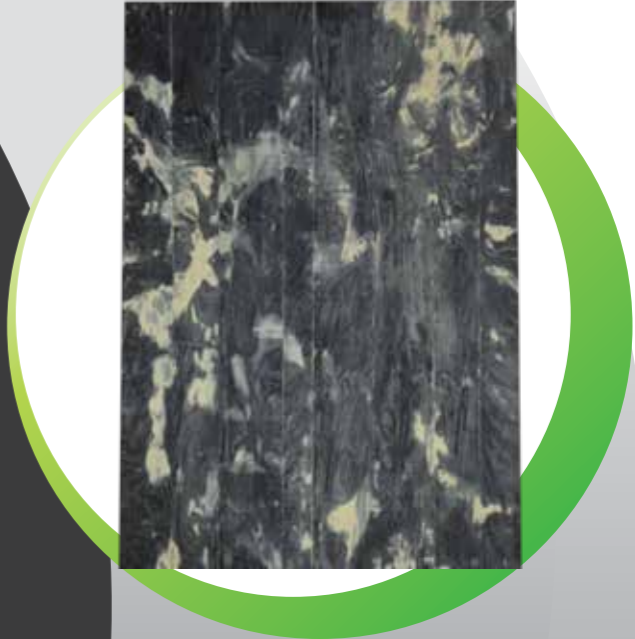

FADED™
CANVASED NATURALLY

FADED™
CANVASED NATURALLY

Faded veneers maintain their innate look that gives your space a very natural aura. The choice of wider colour palette allows your mind to wander into the realms of imagination to achieve the contemporary design feel which looks like a canvas painting across the furniture application.

VARIED PALETTE OF COLORS

CONTEMPORARY FASHION

Introducing the latest trend in veneering fashion

RETAINING NATURALNESS

Complimenting naturalness of veneers with random color highlights

Tap For More Info 

Faded Black 3

Tap For More Info 

Faded Dyed Beech

Tap For More Info 

Faded Pink

Technical Specifications

0.5 mm Face Thickness

Water Resistant Glueline

ISI Certification Quality Mark