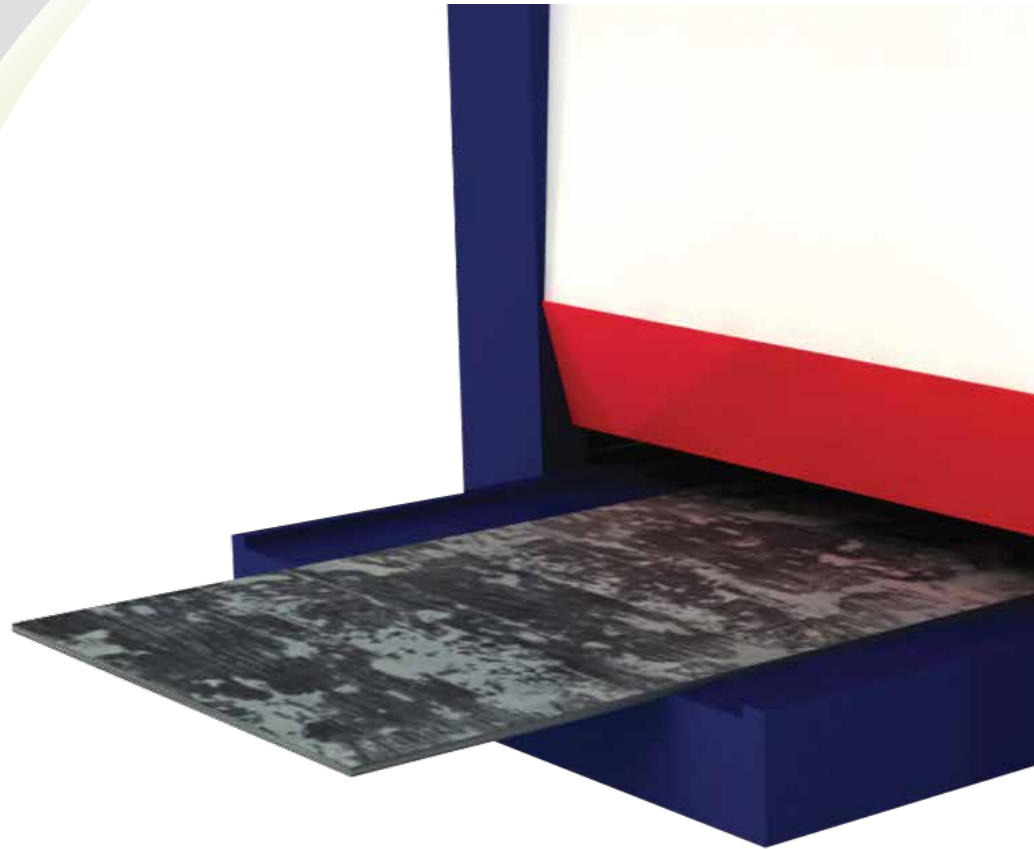

Tap For More Info 

Faded Dyed Beech

Tap For More Info 

Faded Pink

Technical Specifications

0.5 mm Face Thickness

Water Resistant Glueline

ISI Certification Quality Mark