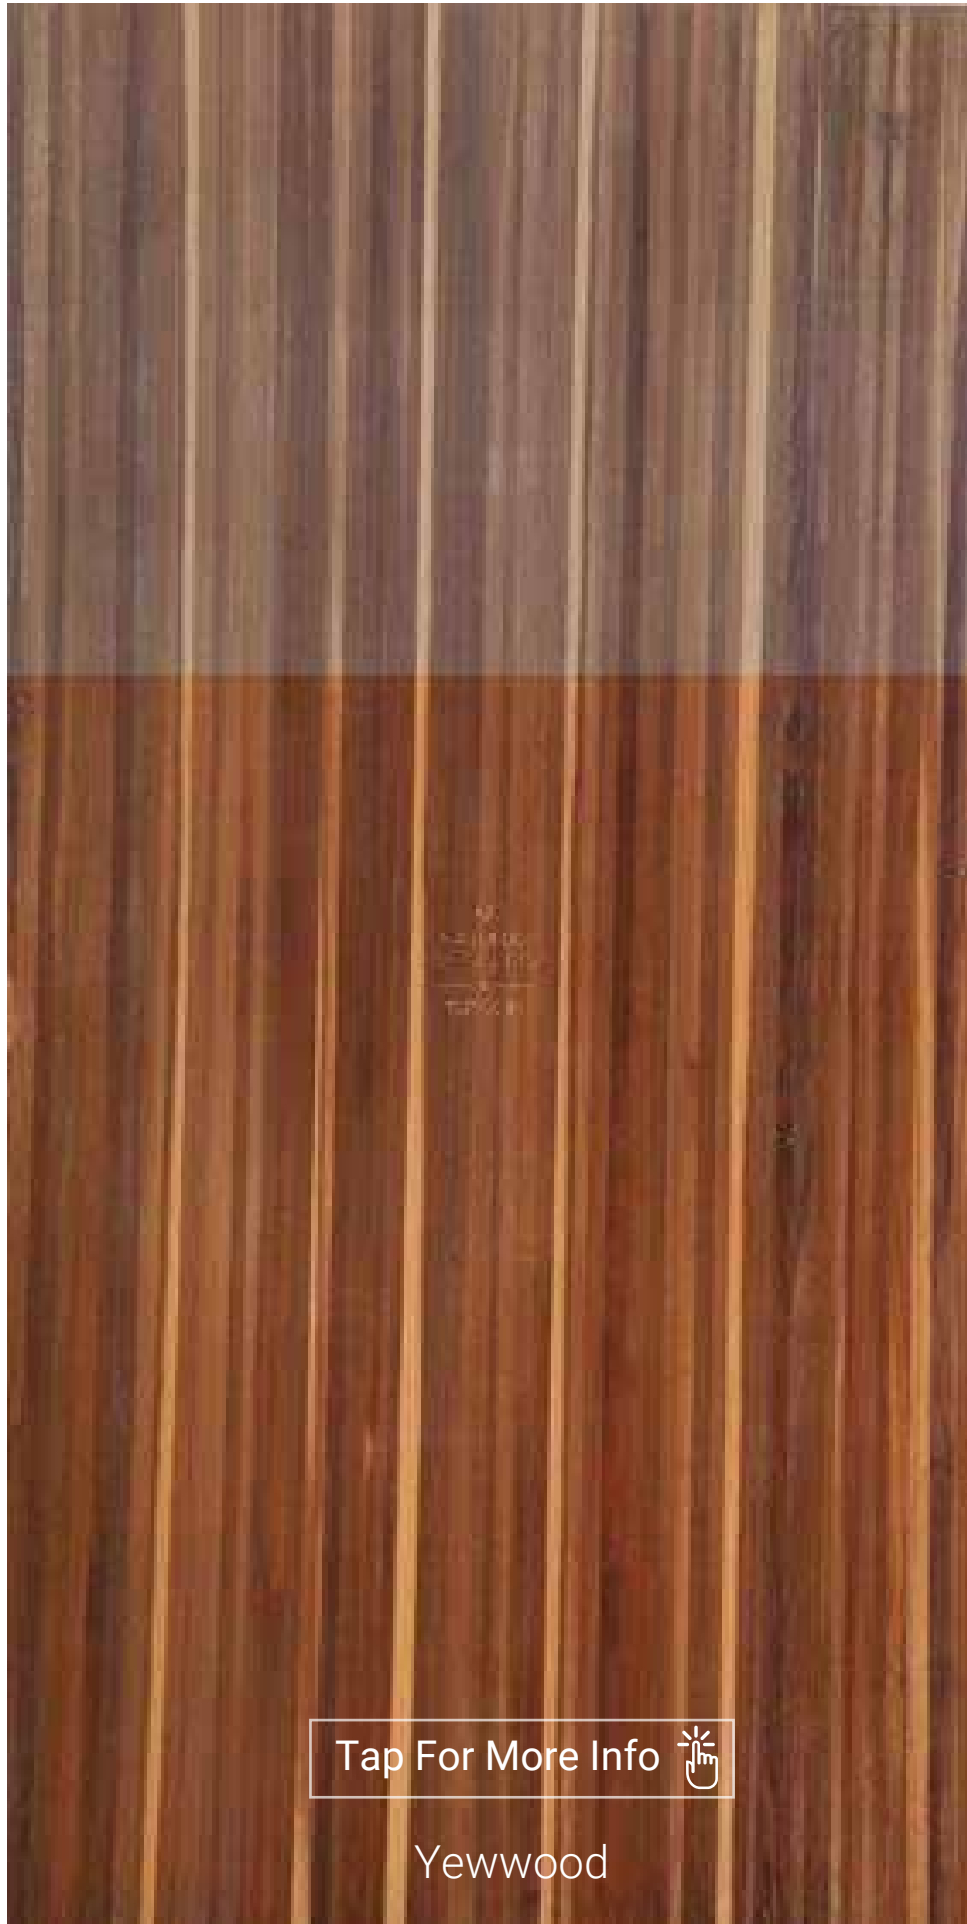

**INTERNO**<sup>TM</sup>  
Refreshed Wood Planks

NATURAL  
VENEERS

**INTERNO**<sup>TM</sup>

Refreshed Wood Planks

Interno veneers showcases veneering craftsmanship at its best. Unique assortments of veneer strips ranging in widths from 12 mm to 25 mm are placed in mix-n-match patterns to derive a solid wood plank look onto veneer panels. This kind of veneer placement gives widest possible grain variations to surfaces and thus lending uniqueness to interiors.

Tap For More Info 

Patternwood

Tap For More Info 

Teak

Tap For More Info 

Yewwood

Tap For More Info 

Yewwood