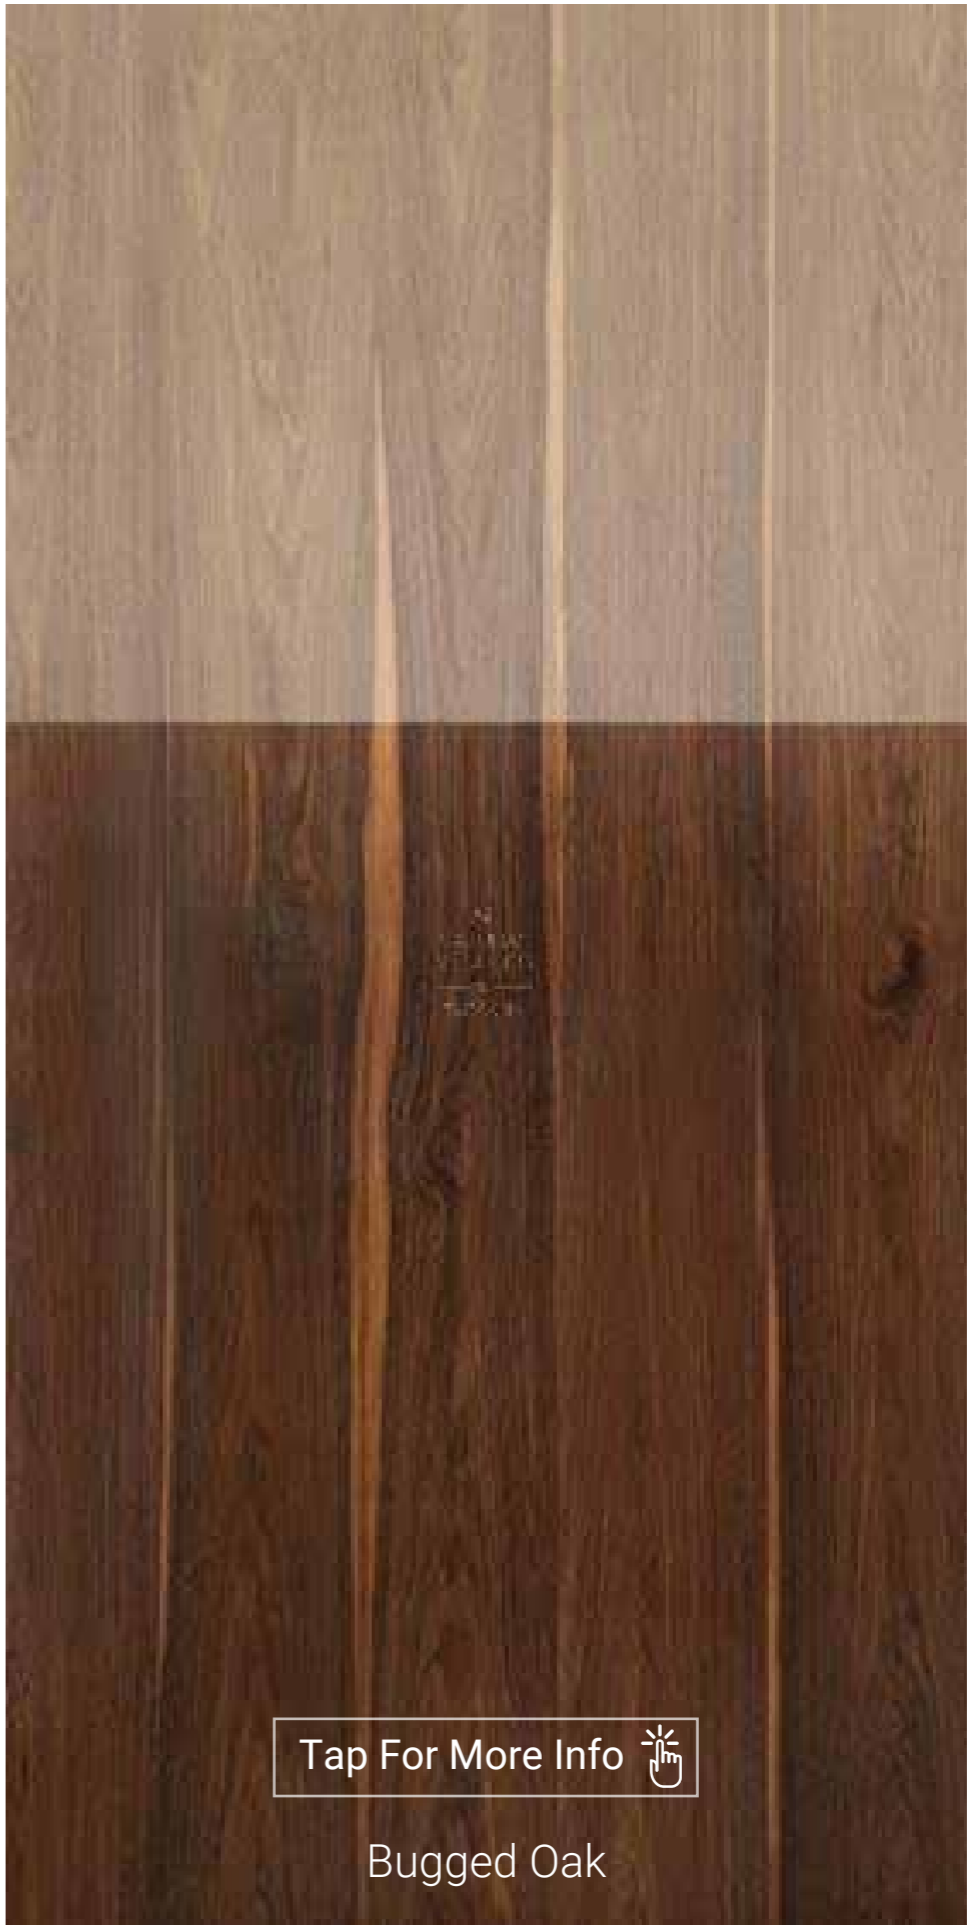

**Open  
Grain**

The section header consists of a stylized icon of wood grain on the left, followed by the text 'Open Grain' in a bold, black, sans-serif font.

 **Open  
Grain**

With distressed wood look gaining popularity in the furniture market, Natural has come up with yet another innovation in its veneer panel offerings. Natural Veneers has developed a unique technique to impart a distressed look to veneer surfaces. With this technique the natural grains of the veneer are opened up to allow greater feel factor of the wood.

Tap For More Info 

Ash

Tap For More Info 

Bog Elm

Tap For More Info 

Bugged Oak

Tap For More Info 

Bugged Oak

Tap For More Info 

Buroak

Tap For More Info 

Buroak

Tap For More Info 

Carbahlo

Tap For More Info 

Chestnut