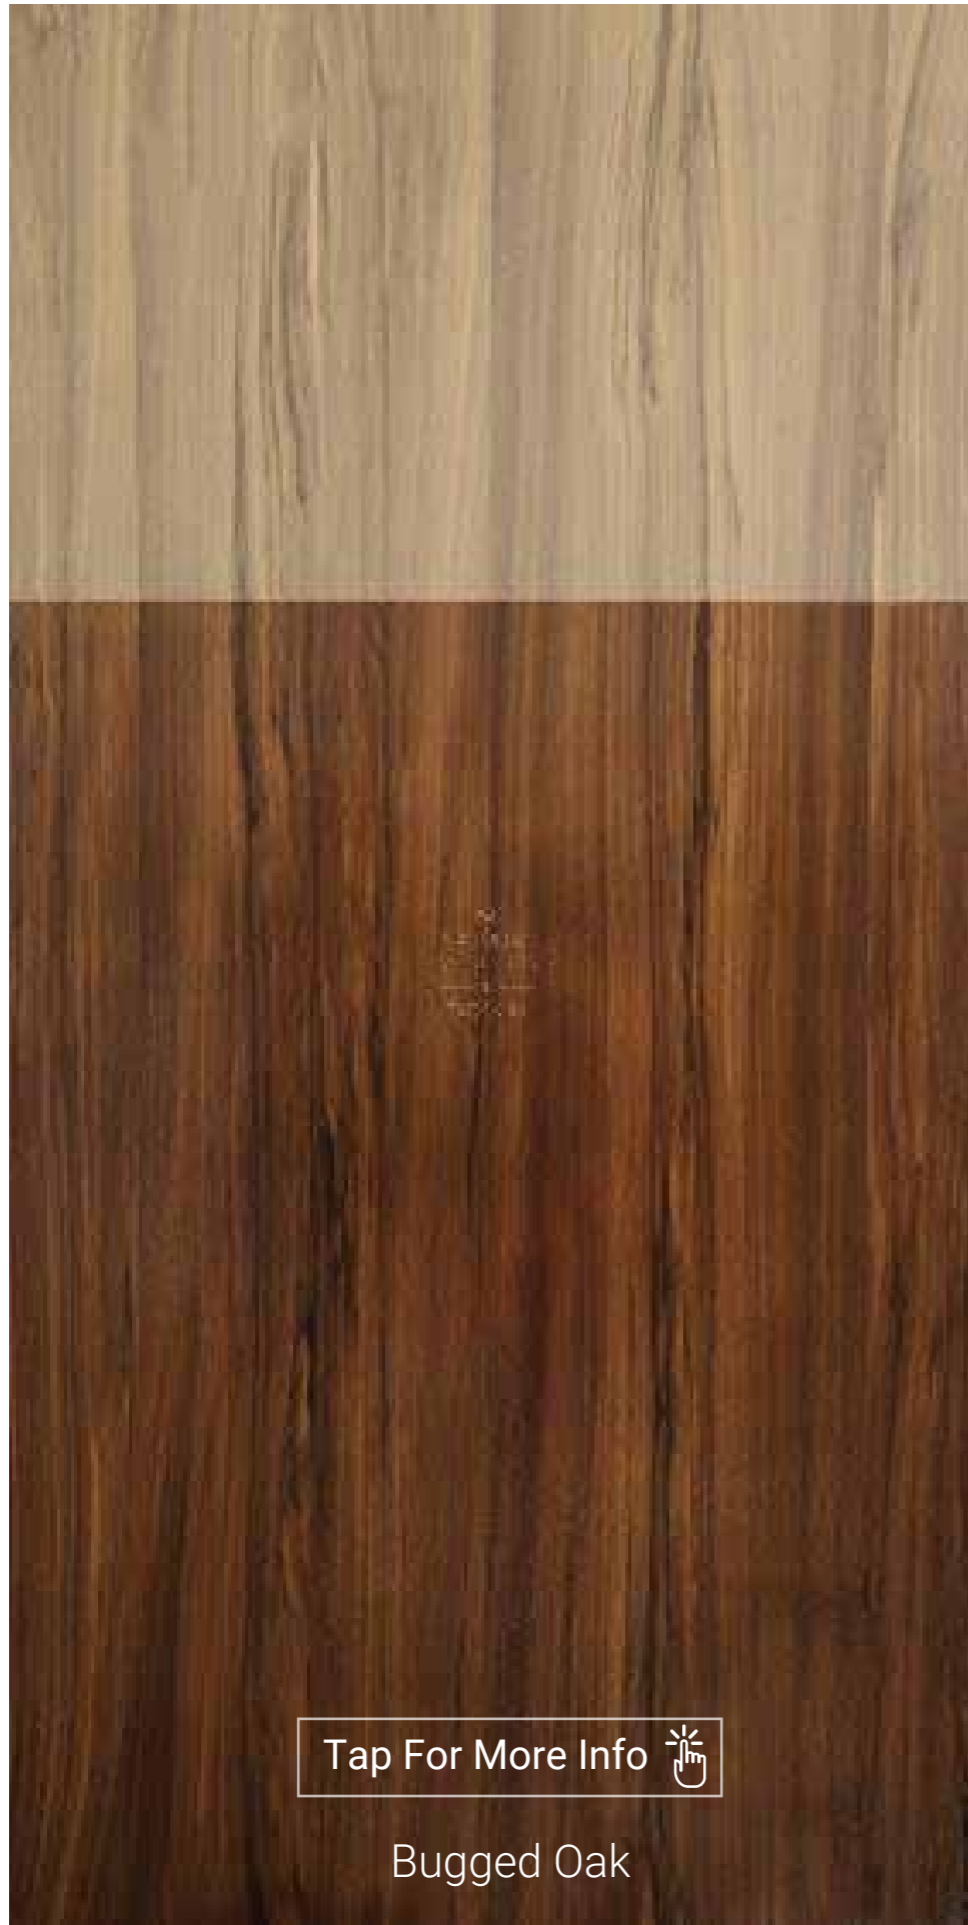

Tap For More Info

Bugged Oak