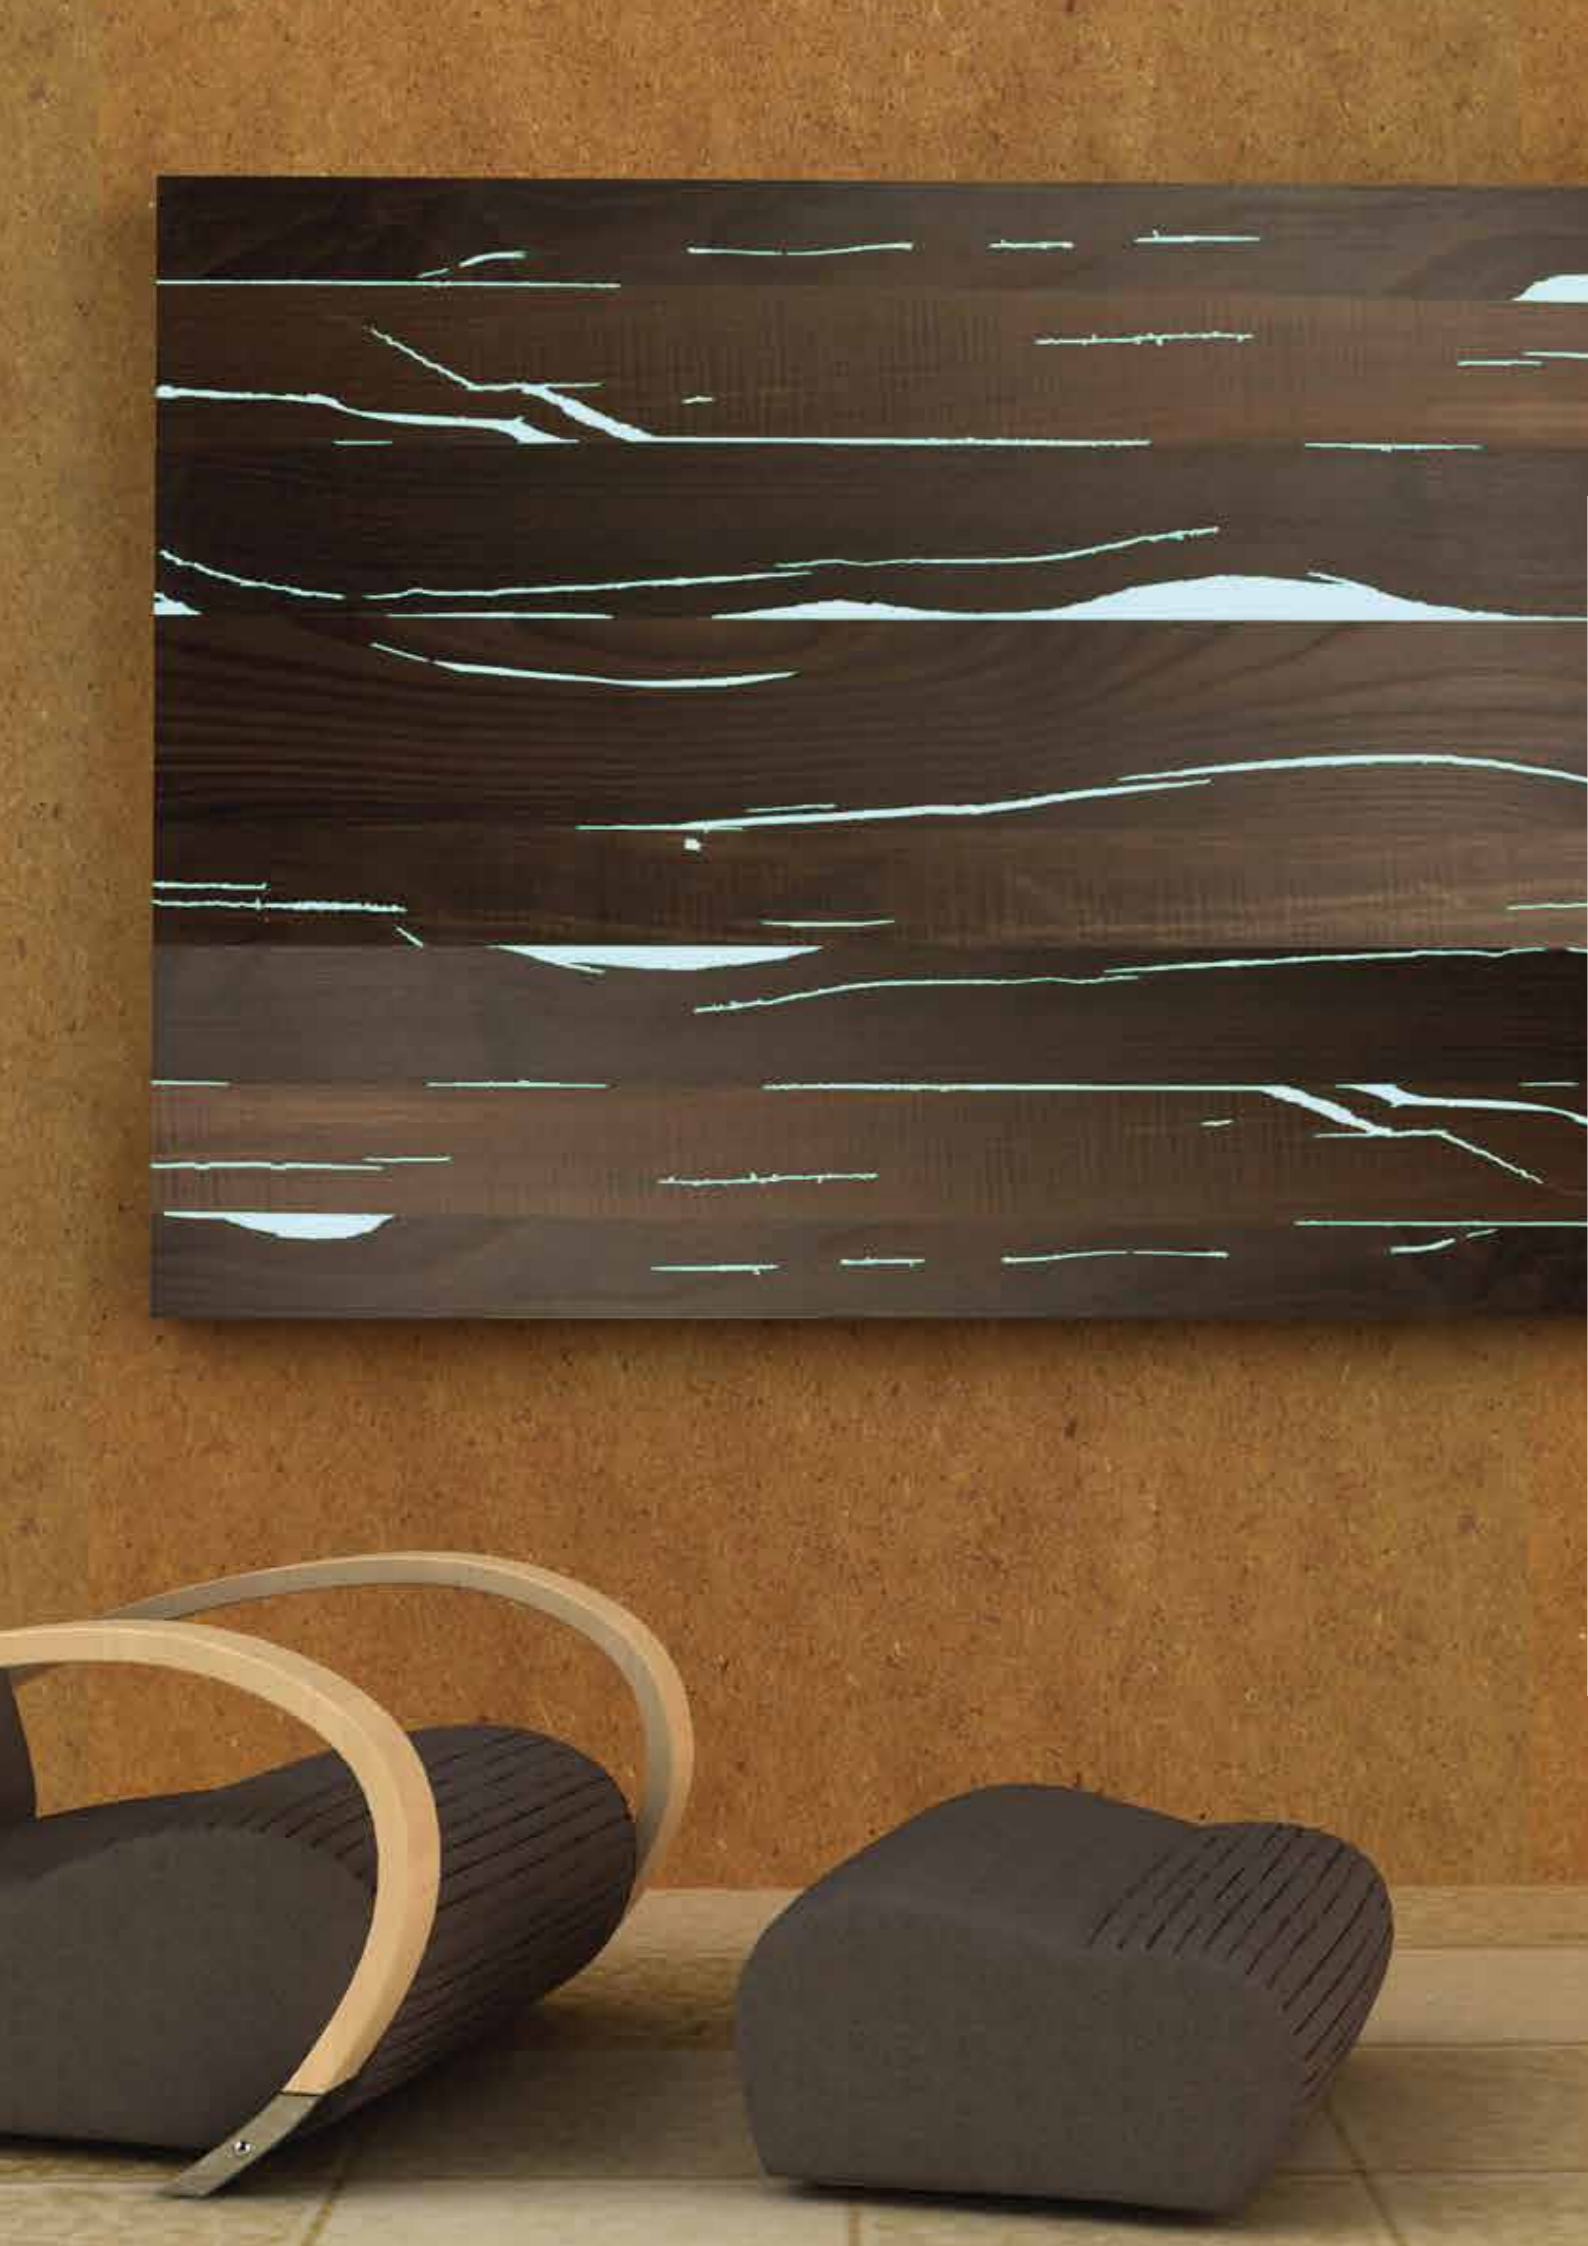

THUNDER[®]
High Definition Veneers

HIGHLIGHTING NATURAL CRACKS

THUNDER[®]
High Definition Veneers

Thunder veneers showcase natural cracks in timbers (veneers) in a different light by filling colored acrylics. The look is achieved by carefully handcrafting acrylic into veneer cracks that are just 0.5 mm deep. Colored acrylic is added to derive a contemporary look in otherwise rustic cracked veneers.

HANDCRAFTED COLORED ACRYLIC

Technical Specifications

0.5 mm Face Thickness

Water Resistant Glueline

ISI Certification Quality Mark

Fine Sanding Veneer

Hardwood Backing Ply

Scan me